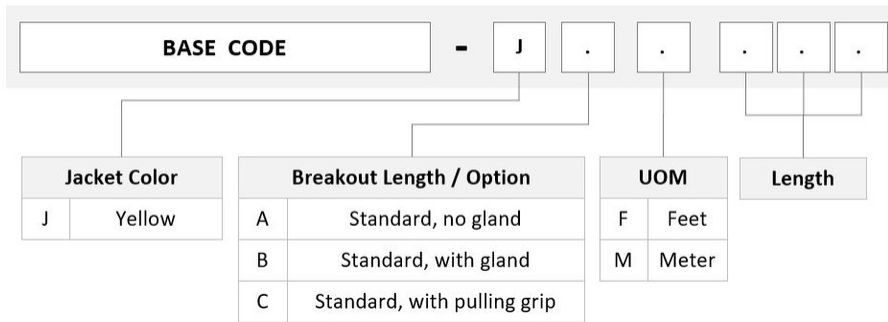

General Specifications

Color, boot A	Black
Color, connector A	Green
Color, boot B	Black
Color, connector B	Green
Construction Type	Stranded
Furcation Color	Yellow
Interface, Connector A	MPO-12/APC Male
Interface, Connector B	MPO-12/APC Male
Jacket Color	Yellow
Polarity	Method A
Fibers per Subunit, quantity	12

A3GMXXAD

Total Fibers, quantity 12

Dimensions

Cable Assembly Length Range (m) 3 – 999

Cable Assembly Length Range (ft) 10 – 999

Ordering Tree

Mechanical Specifications

Cable Retention Strength, maximum 11.24 lb @ 0° | 4.40 lb @ 90°