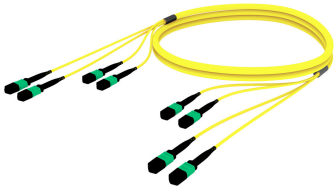

## Base Product

Singlemode MPO12 (Unpinned) to MPO12 (Unpinned), Fiber Trunk Cable Assembly, 48-Fiber, Method A, Plenum

## General Specifications

<b>Color, boot A</b>	Black
<b>Color, connector A</b>	Green
<b>Color, boot B</b>	Black
<b>Color, connector B</b>	Green
<b>Construction Type</b>	Stranded
<b>Furcation Color</b>	Yellow
<b>Interface, Connector A</b>	MPO-12/APC Female
<b>Interface, Connector B</b>	MPO-12/APC Female
<b>Jacket Color</b>	Yellow
<b>Polarity</b>	Method A
<b>Fibers per Subunit, quantity</b>	12
<b>Total Fibers, quantity</b>	48