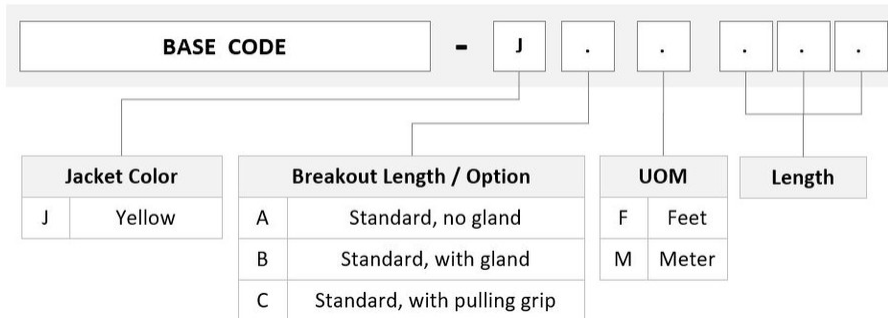

AGGMXMPAD

Ordering Tree

Mechanical Specifications

Cable Retention Strength, maximum 11.24 lb @ 0° | 4.40 lb @ 90°

Optical Specifications

Fiber Mode Singlemode

Fiber Type G.652.D | G.657.A2, TeraSPEED®

Environmental Specifications

Operating Temperature -10 °C to +60 °C (+14 °F to +140 °F)

Environmental Space Indoor | Plenum

Regulatory Compliance/Certifications

Agency	Classification
ANATEL	Compliant
CHINA-ROHS	Above maximum concentration value
ISO 9001:2015	Designed, manufactured and/or distributed under this quality management system
REACH-SVHC	Compliant as per SVHC revision on www.commscope.com/ProductCompliance
ROHS	Compliant/Exempted
UK-ROHS	Compliant/Exempted

Included Products