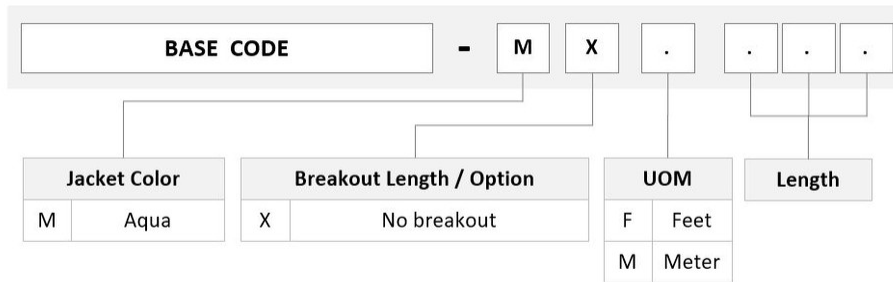

FDXL1L142

Ordering Tree

Mechanical Specifications

Cable Retention Strength, maximum 11.24 lb @ 0 ° | 4.40 lb @ 90 °

Optical Specifications

Fiber Mode Multimode

Fiber Type OM4, LazrSPEED®

Environmental Specifications

Operating Temperature -10 °C to +60 °C (+14 °F to +140 °F)

Environmental Space Plenum

Regulatory Compliance/Certifications

Agency	Classification
ANATEL	Compliant
CHINA-ROHS	Below maximum concentration value
ISO 9001:2015	Designed, manufactured and/or distributed under this quality management system
REACH-SVHC	Compliant as per SVHC revision on www.commscope.com/ProductCompliance
ROHS	Compliant
UK-ROHS	Compliant

Included Products

760102459 MDC-LCR-16-KRD - LazrSPEED®, OptiSPEED® Pre-Radiused Keyed LC Connector for 1.6 mm Fiber, duplex multimode, red