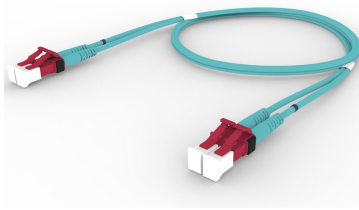

# FDXL1L142

## Base Product

OM4 LC/UPC Keyed Red to LC/UPC Keyed Red Fiber Patch Cord, 1.6 mm Duplex, Plenum

## Product Classification

<b>Regional Availability</b>	Asia   Australia/New Zealand   Europe   Latin America   Middle East /Africa   North America
<b>Portfolio</b>	CommScope®
<b>Product Type</b>	Fiber patch cord, duplex
<b>Product Brand</b>	SYSTIMAX InstaPATCH® 360
<b>Product Series</b>	FDX
<b>Ordering Note</b>	For lengths greater than 999 ft (304 m), orders must be in meters   Minimum length may vary based on cable configuration