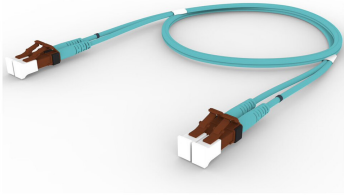

FDXL7L742

Base Product

OM4 LC/UPC Keyed Brown to LC/UPC Keyed Brown Fiber Patch Cord, 1.6 mm Duplex, Plenum

Product Classification

Regional Availability	Asia Australia/New Zealand Europe Latin America Middle East /Africa North America
Portfolio	CommScope®
Product Type	Fiber patch cord, duplex
Product Brand	SYSTIMAX InstaPATCH® 360
Product Series	FDX
Ordering Note	For lengths greater than 999 ft (304 m), orders must be in meters Minimum length may vary based on cable configuration

General Specifications

Color, boot A	Aqua
Color, connector A	Brown
Color, boot B	Aqua
Color, connector B	Brown
Interface, Connector A	LC/UPC
Interface Feature, connector A	Keyed
Interface, Connector B	LC/UPC
Interface Feature, connector B	Keyed
Jacket Color	Aqua
Polarity	Method B
Total Fibers, quantity	2

Dimensions

Cable Assembly Length Range (m)	1 – 999
Cable Assembly Length Range (ft)	1 – 999
Diameter Over Jacket	1.6 mm 0.063 in

FDXL7L742

Ordering Tree

Mechanical Specifications

Cable Retention Strength, maximum 11.24 lb @ 0 ° | 4.40 lb @ 90 °

Agency

ANATEL

ISO 9001:2015

Classification

Compliant

Designed, manufactured and/or distributed under this quality management system

Included Products

- 760102491 MDC-LCR-16-KBR – LazrSPEED®, OptiSPEED® Pre-Radiused Keyed LC Connector for 1.6 mm Fiber, duplex multimode, brown
- P-002-ZC-5K-F16 – Fiber indoor cable, LazrSPEED® 1.6 mm Plenum Zipcord, Multimode OM4, Feet jacket marking