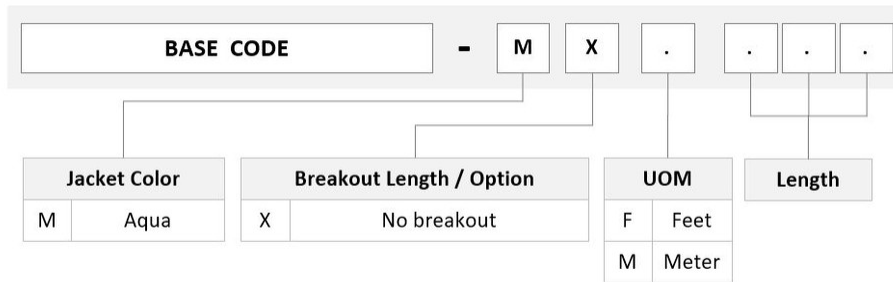

FDXL7L742

Base Product

OM4 LC/UPC Keyed Brown to LC/UPC Keyed Brown Fiber Patch Cord, 1.6 mm Duplex, Plenum

Product Classification

Regional Availability	Asia Australia/New Zealand Europe Latin America Middle East /Africa North America
Portfolio	CommScope®
Product Type	Fiber patch cord, duplex
Product Brand	SYSTIMAX InstaPATCH® 360
Product Series	FDX
Ordering Note	For lengths greater than 999 ft (304 m), orders must be in meters Minimum length may vary based on cable configuration

General Specifications

Color, boot A	Aqua
Color, connector A	Brown
Color, boot B	Aqua
Color, connector B	Brown
Interface, Connector A	LC/UPC
Interface Feature, connector A	Keyed
Interface, Connector B	LC/UPC
Interface Feature, connector B	Keyed
Jacket Color	Aqua
Polarity	Method B
Total Fibers, quantity	2

Dimensions

Cable Assembly Length Range (m)	1 – 999
Cable Assembly Length Range (ft)	1 – 999
Diameter Over Jacket	1.6 mm 0.063 in

FDXL7L742

Ordering Tree

Mechanical Specifications

Cable Retention Strength, maximum 11.24 lb @ 0 ° | 4.40 lb @ 90 °