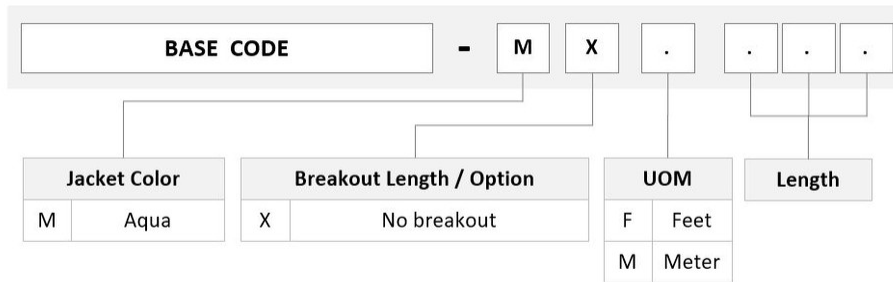

FDXL9L921

Ordering Tree

Mechanical Specifications

Cable Retention Strength, maximum 11.24 lb @ 0 ° | 4.40 lb @ 90 °

Optical Specifications

Fiber Mode Multimode

Fiber Type OM4, LazrSPEED®

Environmental Specifications

Operating Temperature -10 °C to +60 °C (+14 °F to +140 °F)

Environmental Space Plenum

Regulatory Compliance/Certifications

Agency	Classification
ISO 9001:2015	Designed, manufactured and/or distributed under this quality management system

Included Products

- 760102376 MFC-LCR-16-KRO – LazrSPEED®, OptiSPEED® Pre-Radiused Keyed LC Connector for 1.6 mm Fiber, simplex multimode, rose
- P-001-SP-5K-F16 – Fiber indoor cable, LazrSPEED® 1.6 mm Plenum Simplex, Multimode OM4, Feet jacket marking