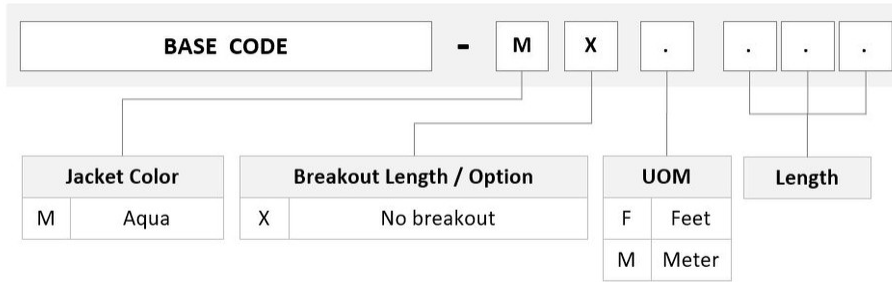

FDXLVLC21

Ordering Tree

Mechanical Specifications

Cable Retention Strength, maximum 11.24 lb @ 0 ° | 4.40 lb @ 90 °

Optical Specifications

Fiber Mode Multimode

Fiber Type OM4, LazrSPEED® | OM4, LazrSPEED®

Environmental Specifications

Operating Temperature -10 °C to +60 °C (+14 °F to +140 °F)

Environmental Space Plenum

Regulatory Compliance/Certifications

Agency	Classification
ISO 9001:2015	Designed, manufactured and/or distributed under this quality management system

Included Products

460125172	- Pre-Radiused LC Connector simplex for 1.6 mm Fiber, multimode
760102400 MFC-LCR-16-KVI	- LazrSPEED®, OptiSPEED® Pre-Radiused Keyed LC Connector for 1.6 mm Fiber, simplex multimode, violet
P-001-SP-5K-F16	- Fiber indoor cable, LazrSPEED® 1.6 mm Plenum Simplex, Multimode OM4, Feet jacket marking