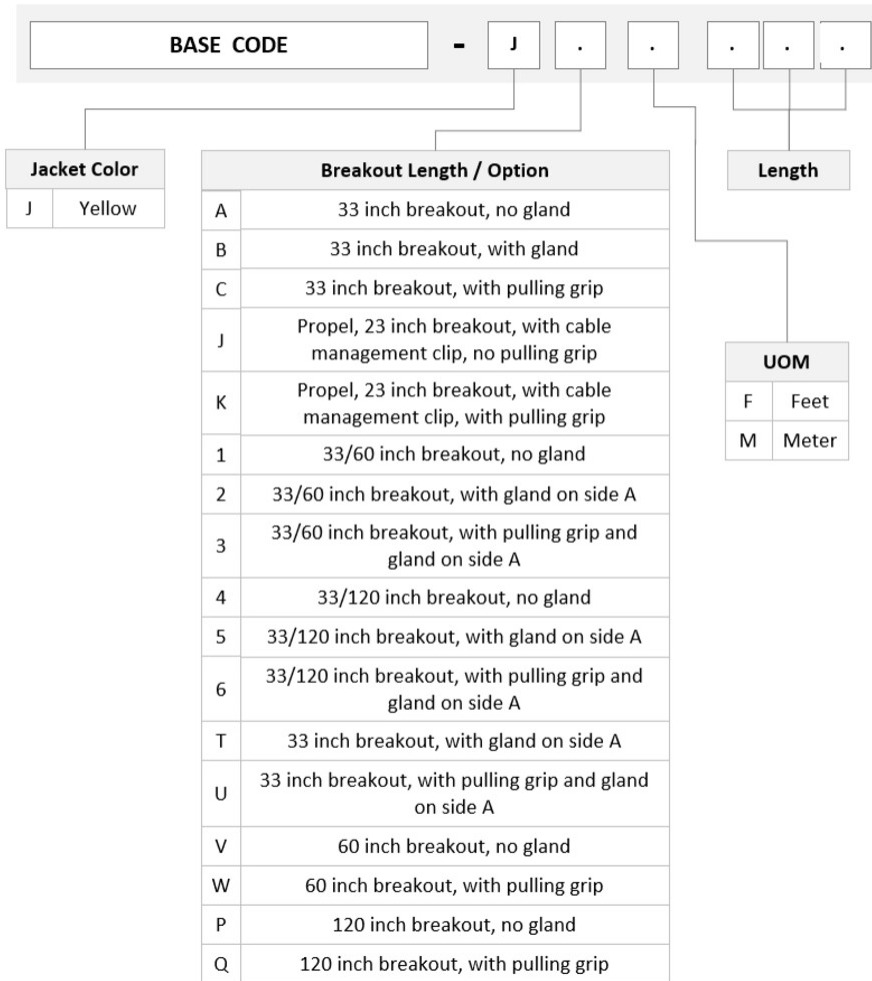

Method A

Fibers per Subunit, quantity

12

Total Fibers, quantity

48

Dimensions

Breakout Length

33 in

Cable Assembly Length Range (m)

3 – 999

Cable Assembly Length Range (ft)

10 – 999

AJGMXUCCH

Ordering Tree

Optical Specifications

Fiber Mode	Singlemode
Fiber Type	G.657.A2, TeraSPEED®