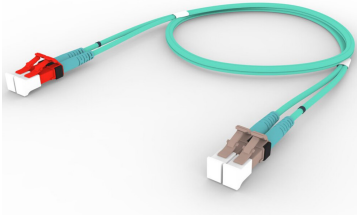

## Base Product

OM4 LC/UPC Keyed Red to LC/UPC Fiber Patch Cord, 1.6 mm Duplex, Riser

## Product Classification

<b>Regional Availability</b>	Asia   Australia/New Zealand   Europe   Latin America   Middle East /Africa   North America
<b>Portfolio</b>	CommScope®
<b>Product Type</b>	Fiber patch cord, duplex
<b>Product Brand</b>	SYSTIMAX InstaPATCH® 360
<b>Product Series</b>	FEX
<b>Ordering Note</b>	For lengths greater than 999 ft (304 m), orders must be in meters   Minimum length may vary based on cable configuration