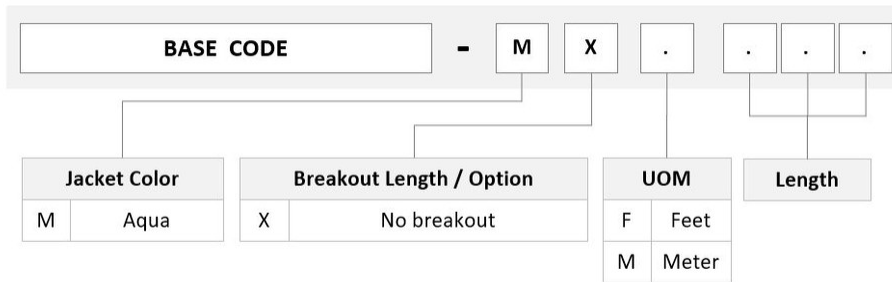

FEXL1LC42

Ordering Tree

Mechanical Specifications

Cable Retention Strength, maximum 11.24 lb @ 0 ° | 4.40 lb @ 90 °

Optical Specifications

Fiber Mode Multimode

Fiber Type OM4, LazrSPEED®

Environmental Specifications

Operating Temperature -10 °C to +60 °C (+14 °F to +140 °F)

Environmental Space Riser

Regulatory Compliance/Certifications

Agency	Classification
ANATEL	Compliant
CHINA-ROHS	Below maximum concentration value
ISO 9001:2015	Designed, manufactured and/or distributed under this quality management system
REACH-SVHC	Compliant as per SVHC revision on www.commscope.com/ProductCompliance
ROHS	Compliant
UK-ROHS	Compliant

Included Products

460125198	-	Pre-Radiused LC Connector duplex for 1.6 mm Fiber, multimode
760102459