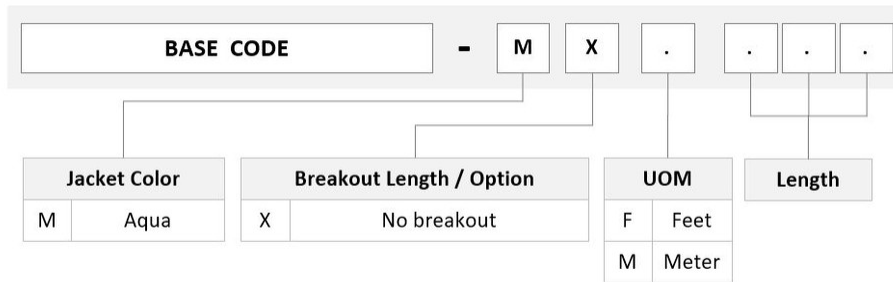

FEXL8L842

Ordering Tree

Mechanical Specifications

Cable Retention Strength, maximum 11.24 lb @ 0 ° | 4.40 lb @ 90 °

Optical Specifications

Fiber Mode Multimode

Fiber Type OM4, LazrSPEED®

Environmental Specifications

Operating Temperature -10 °C to +60 °C (+14 °F to +140 °F)

Environmental Space Riser

Regulatory Compliance/Certifications

Agency	Classification
ANATEL	Compliant
CHINA-ROHS	Below maximum concentration value
ISO 9001:2015	Designed, manufactured and/or distributed under this quality management system
REACH-SVHC	Compliant as per SVHC revision on www.commscope.com/ProductCompliance
ROHS	Compliant
UK-ROHS	Compliant

Included Products

760102475 MDC-LCR-16-KAQ - LazrSPEED®, OptiSPEED® Pre-Radiused Keyed LC Connector for 1.6 mm Fiber, duplex multimode, aqua