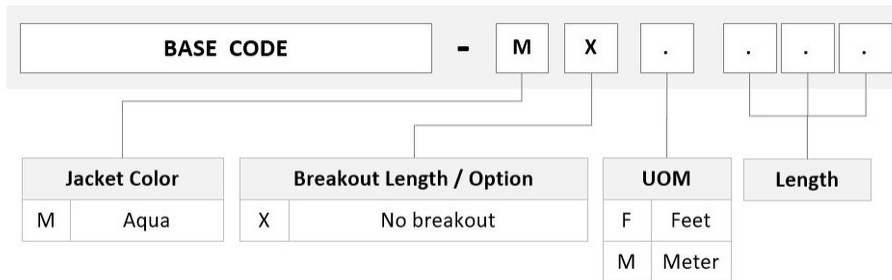

FEXL8SC21

Ordering Tree

Mechanical Specifications

Cable Retention Strength, maximum 11.24 lb @ 0 ° | 4.40 lb @ 90 °

Optical Specifications

Fiber Mode Multimode

Fiber Type OM4, LazrSPEED®

Environmental Specifications

Operating Temperature -10 °C to +60 °C (+14 °F to +140 °F)

Environmental Space Riser

Regulatory Compliance/Certifications

Agency

ANATEL

ISO 9001:2015

Classification

Compliant

Designed, manufactured and/or distributed under this quality management system

Included Products

- 460125735 – LazrSPEED® Pre-Radiused SC Connector for 1.6 mm Fiber Cordage, Simplex, multimode
- 760102368 – LazrSPEED®, OptiSPEED® Pre-Radiused Keyed LC Connector for 1.6 mm Fiber, simplex multimode, aqua
- MFC-LCR-16-KAQ
- R-001-SP-5K-F16 – Fiber indoor cable, LazrSPEED® 1.6 mm Riser Simplex, Multimode OM4, Feet jacket marking