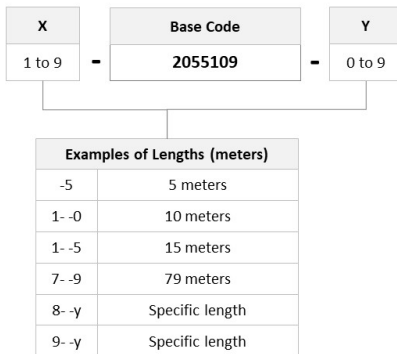

General Specifications

Connector A, quantity	2
Color, boot A	Beige
Color, connector A	Beige
Connector B, quantity	2
Color, boot B	Beige
Color, connector B	Beige
Interface, Connector A	LC/UPC
Interface, Connector B	SC/UPC
Jacket Color	Aqua
Total Fibers, quantity	2

Dimensions

Cord Length	14 m 45.932 ft
Diameter Over Jacket	1.8 mm 0.071 in

Ordering Tree

1-2055109-4

Optical Specifications

Fiber Mode Multimode
Fiber Type OM3, LazrSPEED®

Environmental Specifications

Environmental Space Low Smoke Zero Halogen (LSZH)