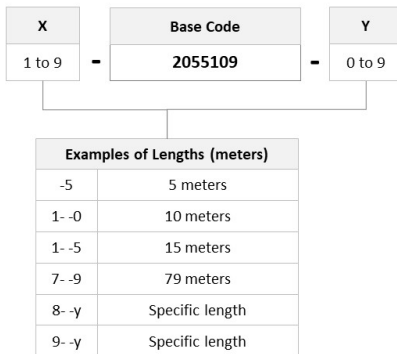

General Specifications

Connector A, quantity	2
Color, boot A	Beige
Color, connector A	Beige
Connector B, quantity	2
Color, boot B	Beige
Color, connector B	Beige
Interface, Connector A	LC/UPC
Interface, Connector B	SC/UPC
Jacket Color	Aqua
Total Fibers, quantity	2

Dimensions

Cord Length	30 m 98.425 ft
Diameter Over Jacket	1.8 mm 0.071 in

Ordering Tree

3-2055109-0

Optical Specifications

Fiber Mode Multimode
Fiber Type OM3, LazrSPEED®

Environmental Specifications

Environmental Space Low Smoke Zero Halogen (LSZH)