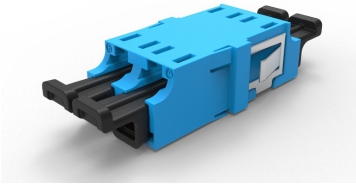

68772110-02 | 6877 2 110-02

Fiber Optic Duplex Adapter, LC, Singlemode, quantity: 12

OBSOLETE

This product was discontinued on: November 28, 2021

Product Classification

Regional Availability Australia/New Zealand
Product Type Fiber adapter

General Specifications

Body Style Duplex
Color Blue
Interface LC/UPC
Total Ports, quantity 2

Optical Specifications

Fiber Mode Singlemode

Packaging and Weights

Packaging quantity 12

Regulatory Compliance/Certifications