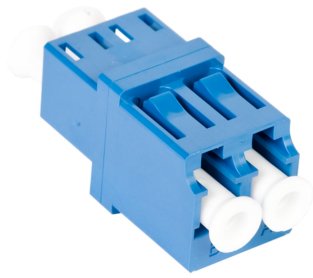

760115204 | SFA-LC02-BL-100-BULK-PACK

TeraSPEED® LC Duplex Adapter, Blue, 100 Bulk Pack

Product Classification

Regional Availability	Asia Australia/New Zealand EMEA Latin America North America
Portfolio	CommScope®
Product Type	Fiber adapter
Product Brand	TeraSPEED®
Product Series	SFA

General Specifications

Body Style	Duplex
Color	Blue
Interface	LC/UPC
Mounting	Flange
Shuttered	No
Total Ports, quantity	2
Transmission Standards	TIA/EIA-568-B.3 TIA/EIA-604 FOCIS-3

Material Specifications

Alignment Sleeve Material	Zirconia
----------------------------------	----------

Optical Specifications

Fiber Mode	Singlemode
-------------------	------------

Packaging and Weights

Packaging quantity	100
---------------------------	-----