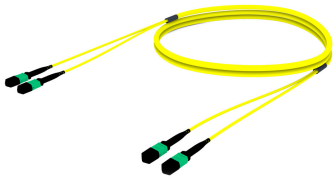

UJGMXMXCF

Base Product

Ultra Low Loss ULL TeraSPEED® MPO(Pinned) to MPO(Pinned) Pre-terminated Trunk Cable, MPO12, 24-Fiber, LSZH, 12 fiber PmP 2.0 mm Dca

Product Classification

Regional Availability	Asia Australia/New Zealand Europe Latin America Middle East/Africa North America
Portfolio	CommScope®
Product Type	Fiber trunk cable assembly
Product Brand	SYSTIMAX ULL
Ordering Note	For additional jacket colors, please contact a CommScope Sales Representative For lengths greater than 999 ft (304 m), orders must be in meters Minimum length may vary based on cable configuration

General Specifications

Color, boot A	Black
Color, connector A	Green
Color, boot B	Black
Color, connector B	Green
Construction Type	Stranded
Furcation Color	Yellow
Interface, Connector A	MPO-12/APC Male
Interface, Connector B	MPO-12/APC Male
Jacket Color	Yellow
Polarity	Method B Enhanced (ULL)
Fibers per Subunit, quantity	12
Total Fibers, quantity	24

Dimensions

Breakout Length	33 in
Cable Assembly Length Range (m)	3 – 999
Cable Assembly Length Range (ft)	10 – 999

Ordering Tree

Optical Specifications

Fiber Mode

Singlemode

Fiber Type

G.657.A2, TeraSPEED®

Included Products

760242308 N-024-MP-8G-F12YL/20T/D	- Fiber indoor cable, Low Smoke Zero Halogen Riser MPO Trunk, 24 fiber with 12 fiber 2.0mm subunits, Singlemode G.657.A2/B2, Gel-free, Feet jacket marking, Yellow jacket color, Dca Flame rating
860659010	- MPO-12, ULTRA LOW LOSS, MALE, Singlemode, GREEN, 2mm