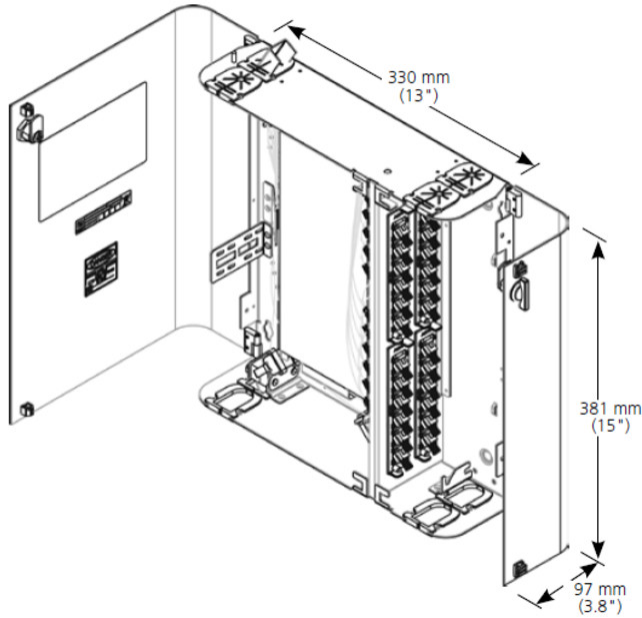

FL1-H7/02NA2-046

Outline Drawing

Material Specifications

Finish	Powder coated
Material Type	Steel

Optical Specifications

Fiber Mode	Singlemode

Environmental Specifications

Environmental Space	Indoor
Qualification Standards	NEMA type 12

Packaging and Weights

Packaging quantity	1
Packaging Type	Bag | Carton

Regulatory Compliance/Certifications

Agency	Classification
CHINA-ROHS	Below maximum concentration value