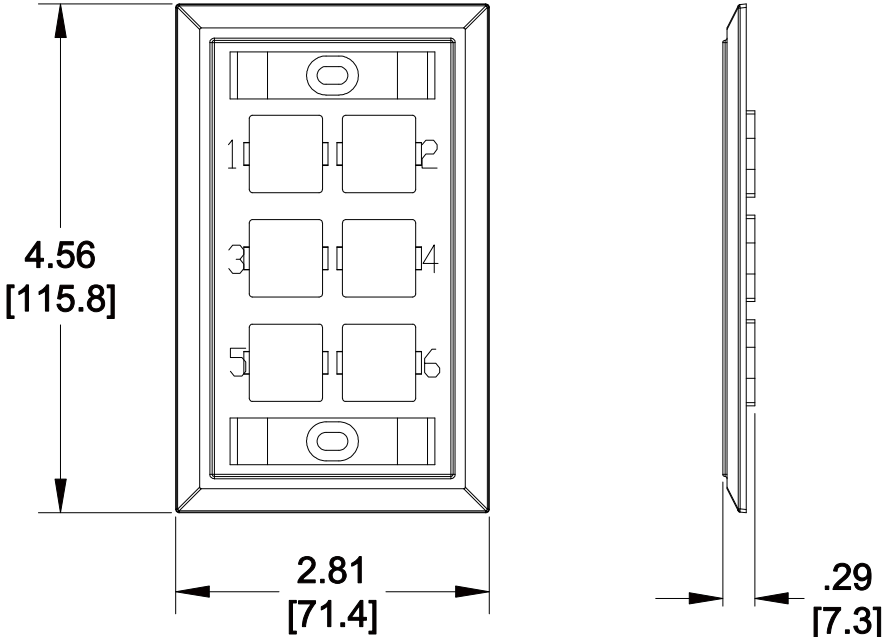

MATERIAL ID	DESCRIPTION
108168600	MOUNTED FACEPLATE, SIX PORT BLACK

**NOTES:**

- SEE COMMSCOPE CATALOG FOR PART NUMBER SUFFIXES TO INDICATE COLOR/PKG.
- SEE COMMSCOPE CATALOG FOR COMPLETE LIST OF PARTS RELATED TO THE USE OF THIS PRODUCT.
- DIMENSIONS IN PARENTHESES ARE IN METRIC.
- PART INCLUDES:
  - (1) MOUNTED FACEPLATE, SIX PORT
  - (2) MTG. SCREWS
  - (2) NUMBER CARDS
  - (2) RETAINERS

M16L-246  
**COMMSCOPE, INC** OF NORTH CAROLINA

1	05/26/11		INITIAL ISSUE		DRAWN BY JW	
REV	DATE	ECR	DESCRIPTION	APPROVED BY	DATE 05/26/2011	DWG NO 108168600