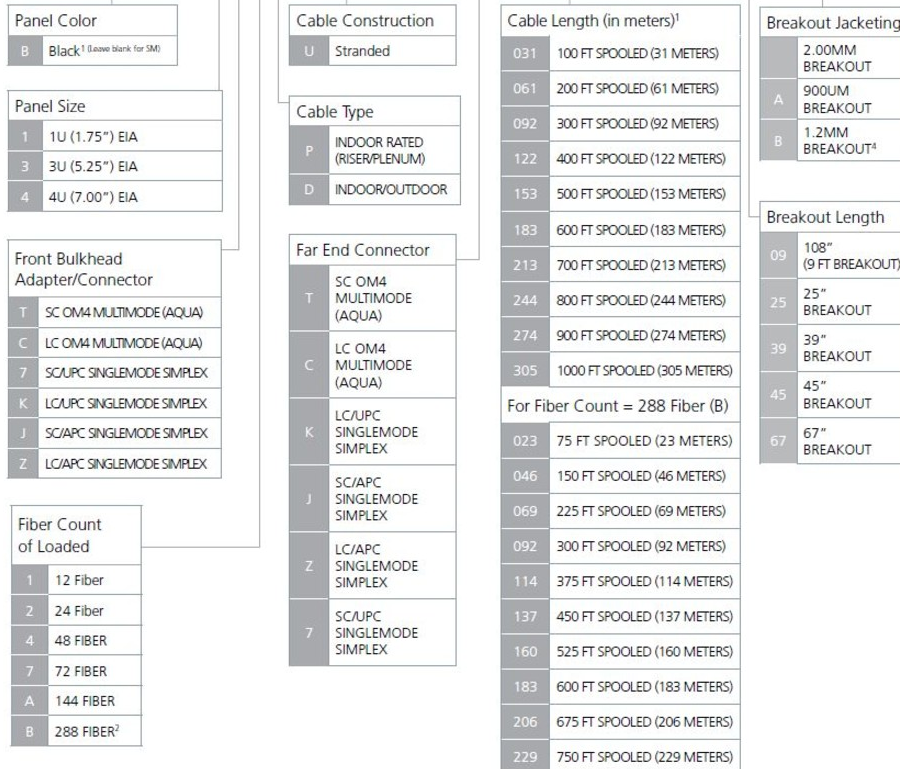

RCP-4KBPUZ06909B

Width	482.6 mm | 19 in
Depth	381 mm | 15 in
Breakout Length	108 in

Ordering Tree

RCP X - X X X X U X X X X X X X

ONLY FOR MULTIMODE VERSION.¹
ONLY AVAILABLE IN RISER/PLENUM (P) CABLE TYPE²
RAPID PANEL IS DESIGNED AND QUALIFIED FOR UP TO 1000' (305 METERS) OF CABLE.³
ONLY AVAILABLE IN LC288 4RU⁴

Material Specifications

Finish	Powder coated
Material Type	Steel

Optical Specifications

Fiber Mode	Singlemode
Fiber Type	G.652.D | G.657.A2/B2