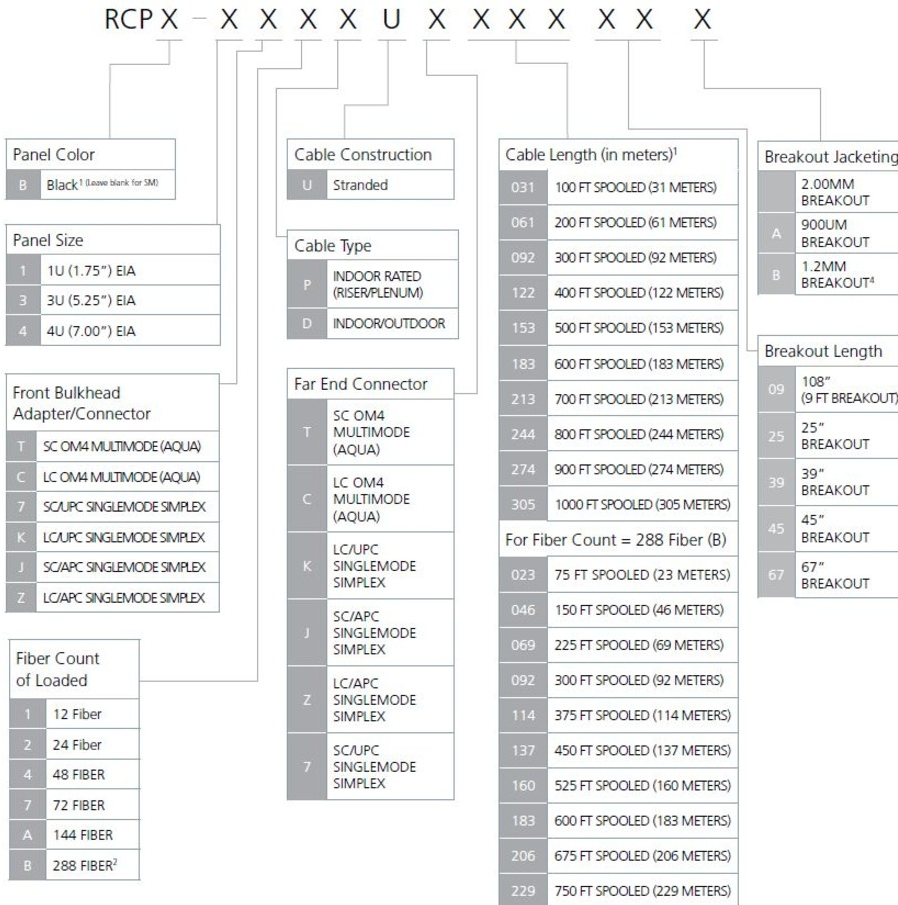

RCP-4KBPUZ11439B

Width	482.6 mm | 19 in
Depth	381 mm | 15 in
Breakout Length	39 in

Ordering Tree

ONLY FOR MULTIMODE VERSION.¹
ONLY AVAILABLE IN RISER/PLENUM (P) CABLE TYPE²
RAPID PANEL IS DESIGNED AND QUALIFIED FOR UP TO 1000' (305 METERS) OF CABLE.³
ONLY AVAILABLE IN LC288 4RU⁴

Material Specifications

Finish	Powder coated
Material Type	Steel

Optical Specifications

Fiber Mode	Singlemode
Fiber Type	G.652.D | G.657.A2/B2