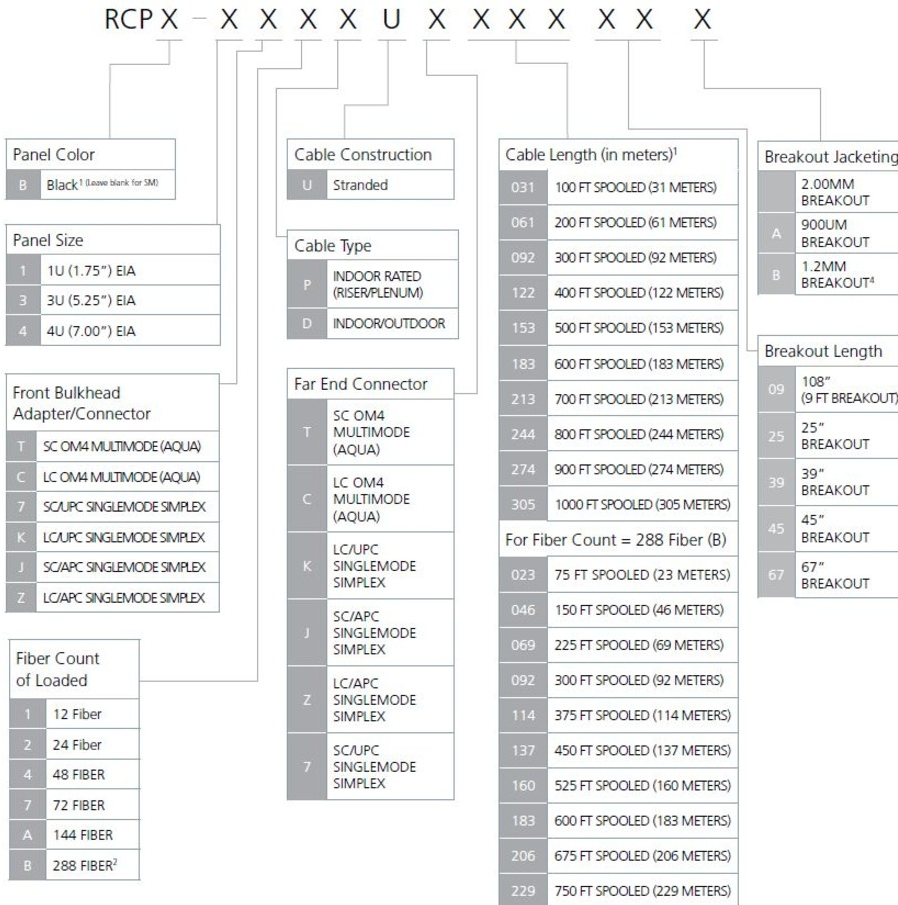

RCP-4ZBPUK11425B

Width	482.6 mm | 19 in
Depth	381 mm | 15 in
Breakout Length	25 in

Ordering Tree

ONLY FOR MULTIMODE VERSION.¹
ONLY AVAILABLE IN RISER/PLENUM (P) CABLE TYPE²
RAPID PANEL IS DESIGNED AND QUALIFIED FOR UP TO 1000' (305 METERS) OF CABLE.³
ONLY AVAILABLE IN LC288 4RU⁴

Material Specifications

Finish	Powder coated
Material Type	Steel

Optical Specifications

Fiber Mode	Singlemode
Fiber Type	G.652.D | G.657.A2/B2