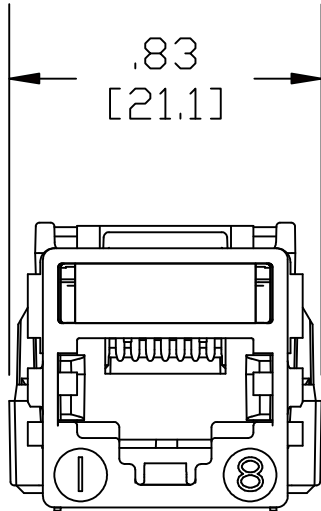

1.19  
[30.2]

.83  
[21.1]

.76  
[19.2]

MATERIAL ID	DESCRIPTION
700206691	MGS400 INFORMATION OUTLET

**NOTES:**

1. SEE SYSTIMAX CATALOG FOR PART NUMBER SUFFIXES TO INDICATE COLOR/PKG.
2. SEE SYSTIMAX CATALOG FOR COMPLETE LIST OF PARTS RELATED TO THE USE OF THIS PRODUCT.
3. DIMENSIONS IN PARENTHESES ARE IN METRIC.
4. PART INCLUDES:  
(1) MODULE

**MGS400 SERIES GigaSPEED® XL  
INFORMATION OUTLET**

**COMMSCOPE, INC** HICKORY, NORTH CAROLINA

**SYSTIMAX® SOLUTIONS**

DRAWN BY

JW

DATE 2/9/2011

DWG NO. 700206691

REV	DATE	ECR	DESCRIPTION	BY
1	2/9/11		INITIAL ISSUE	