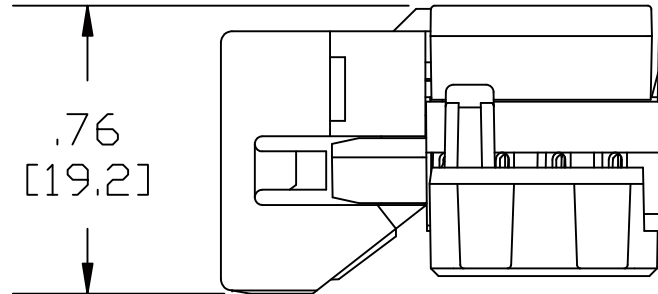

1.19  
[30.2]

.83  
[21.1]

.76  
[19.2]

MATERIAL ID	DESCRIPTION
700206691	MGS400 INFORMATION OUTLET

**NOTES:**

1. SEE SYSTIMAX CATALOG FOR PART NUMBER SUFFIXES TO INDICATE COLOR/PKG.
2. SEE SYSTIMAX CATALOG FOR COMPLETE LIST OF PARTS RELATED TO THE USE OF THIS PRODUCT.
3. DIMENSIONS IN PARENTHESES ARE IN METRIC.
4. PART INCLUDES:  
(1) MODULE