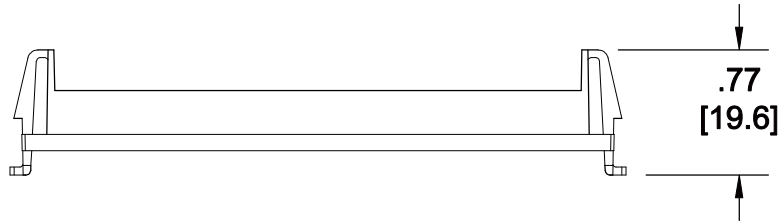

MATERIAL ID	DESCRIPTION
760032110	G2 MULTIMEDIA OUTLET BEZEL FOR G2 MODULAR SHELF

NOTES:

- SEE SYSTIMAX CATALOG FOR PART NUMBER SUFFIXES TO INDICATE COLOR/PKG.
- SEE SYSTIMAX CATALOG FOR COMPLETE LIST OF PARTS RELATED TO THE USE OF THIS PRODUCT.
- DIMENSIONS IN PARENTHESES ARE IN METRIC.
- PART INCLUDES:
(4) PANEL, COPPER BEZEL