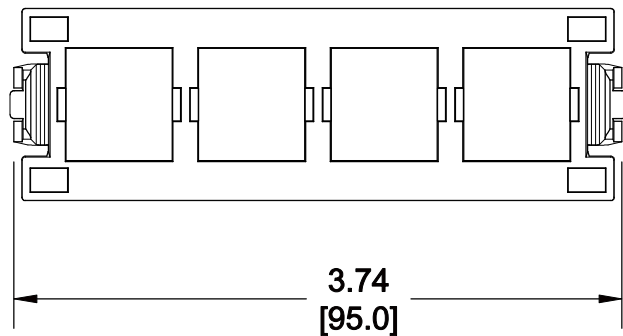

MATERIAL ID	DESCRIPTION
760032110	G2 MULTIMEDIA OUTLET BEZEL FOR G2 MODULAR SHELF

NOTES:

- SEE SYSTIMAX CATALOG FOR PART NUMBER SUFFIXES TO INDICATE COLOR/PKG.
- SEE SYSTIMAX CATALOG FOR COMPLETE LIST OF PARTS RELATED TO THE USE OF THIS PRODUCT.
- DIMENSIONS IN PARENTHESES ARE IN METRIC.
- PART INCLUDES:
(4) PANEL, COPPER BEZEL