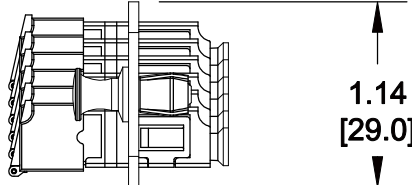

MATERIAL ID	DESCRIPTION
760067165	1000-TYPE ADAPTER PANEL, WITH 6 TeraSPEED® SM DUPLEX LC ADAPTERS, BLUE

NOTES:

- SEE SYSTIMAX CATALOG FOR PART NUMBER SUFFIXES TO INDICATE COLOR/PKG.
- SEE SYSTIMAX CATALOG FOR COMPLETE LIST OF PARTS RELATED TO THE USE OF THIS PRODUCT.
- DIMENSIONS IN PARENTHESES ARE IN METRIC.
- PART INCLUDES:
 (1) ASSEMBLY, FACEPLATE - 1000-12LC-DPLX (UNPOPULATED)
 (6) LC ADAPTER, DUP, CLEAR SHUTTER, TS, BLUE