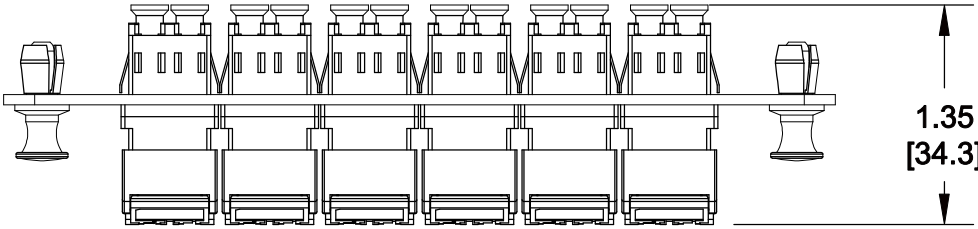

MATERIAL ID	DESCRIPTION
760067165	1000-TYPE ADAPTER PANEL, WITH 6 TeraSPEED® SM DUPLEX LC ADAPTERS, BLUE

NOTES:

- SEE SYSTIMAX CATALOG FOR PART NUMBER SUFFIXES TO INDICATE COLOR/PKG.
- SEE SYSTIMAX CATALOG FOR COMPLETE LIST OF PARTS RELATED TO THE USE OF THIS PRODUCT.
- DIMENSIONS IN PARENTHESES ARE IN METRIC.
- PART INCLUDES:
 (1) ASSEMBLY, FACEPLATE - 1000-12LC-DPLX (UNPOPULATED)
 (6) LC ADAPTER, DUP, CLEAR SHUTTER, TS, BLUE

1000-12LC-DPLX-SM	
COMMScope, INC OF NORTH CAROLINA	
SYSTIMAX® SOLUTIONS	
DRAWN BY DJ	
DATE 9/28/2012	DWG NO 760067165

REV	DATE	ECR	DESCRIPTION	APPROVED BY
1	9/28/12		INITIAL ISSUE	