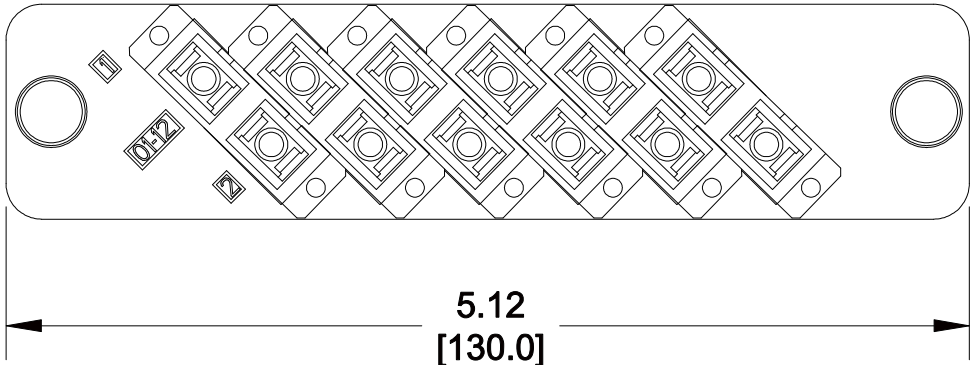

MATERIAL ID	DESCRIPTION
760117267	TeraSpeed ® PANEL (1U,2U,4U), BLACK, WITH 6 DUPLEX SC

NOTES:

1. SEE UNIPRISE CATALOG FOR PART NUMBER SUFFIXES TO INDICATE COLOR/PKG.
2. SEE UNIPRISE CATALOG FOR COMPLETE LIST OF PARTS RELATED TO THE USE OF THIS PRODUCT.
3. DIMENSIONS IN PARENTHESES ARE IN METRIC.
4. PART INCLUDES:
 (1) PANEL, 12SC BLACK
 (6) ADAPTER, SC ANGLED, DUPLEX, GREEN