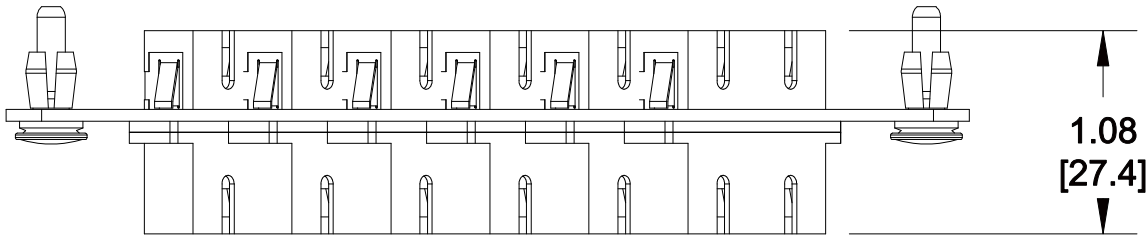

MATERIAL ID	DESCRIPTION
760117267	TeraSpeed ® PANEL (1U,2U,4U), BLACK, WITH 6 DUPLEX SC

NOTES:

1. SEE UNIPRISE CATALOG FOR PART NUMBER SUFFIXES TO INDICATE COLOR/PKG.
2. SEE UNIPRISE CATALOG FOR COMPLETE LIST OF PARTS RELATED TO THE USE OF THIS PRODUCT.
3. DIMENSIONS IN PARENTHESES ARE IN METRIC.
4. PART INCLUDES:
 (1) PANEL, 12SC BLACK
 (6) ADAPTER, SC ANGLED, DUPLEX, GREEN