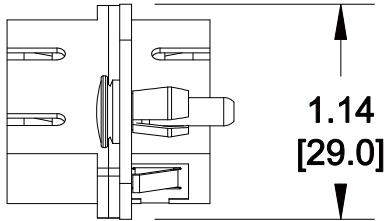

MATERIAL ID	DESCRIPTION
760117267	TeraSpeed ® PANEL (1U,2U,4U), BLACK, WITH 6 DUPLEX SC

NOTES:

1. SEE UNIPRISE CATALOG FOR PART NUMBER SUFFIXES TO INDICATE COLOR/PKG.
2. SEE UNIPRISE CATALOG FOR COMPLETE LIST OF PARTS RELATED TO THE USE OF THIS PRODUCT.
3. DIMENSIONS IN PARENTHESES ARE IN METRIC.
4. PART INCLUDES:
 (1) PANEL, 12SC BLACK
 (6) ADAPTER, SC ANGLED, DUPLEX, GREEN