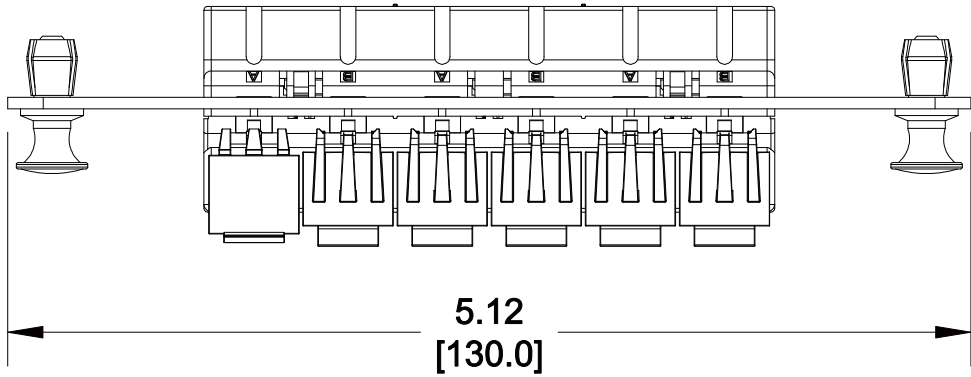

MATERIAL ID	DESCRIPTION
760147975	LazrSPEED® SC, 6 FIBER, GANGED AQUA ADAPTER, BLACK PANEL, SINGLE PACK

NOTES:

- SEE UNIPRISE CATALOG FOR PART NUMBER SUFFIXES TO INDICATE COLOR/PKG.
- SEE UNIPRISE CATALOG FOR COMPLETE LIST OF PARTS RELATED TO THE USE OF THIS PRODUCT.
- DIMENSIONS IN PARENTHESES ARE IN METRIC.
- PART INCLUDES:  
(1) PANEL  
(1) SC GANGED ADAPTER ASSY