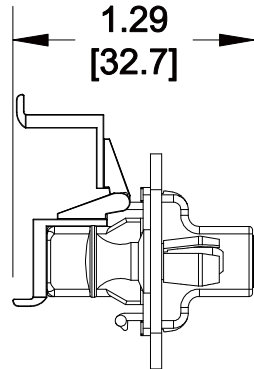

MATERIAL ID	DESCRIPTION
760147975	LazrSPEED® SC, 6 FIBER, GANGED AQUA ADAPTER, BLACK PANEL, SINGLE PACK

NOTES:

- SEE UNIPRISE CATALOG FOR PART NUMBER SUFFIXES TO INDICATE COLOR/PKG.
- SEE UNIPRISE CATALOG FOR COMPLETE LIST OF PARTS RELATED TO THE USE OF THIS PRODUCT.
- DIMENSIONS IN PARENTHESES ARE IN METRIC.
- PART INCLUDES:  
(1) PANEL  
(1) SC GANGED ADAPTER ASSY