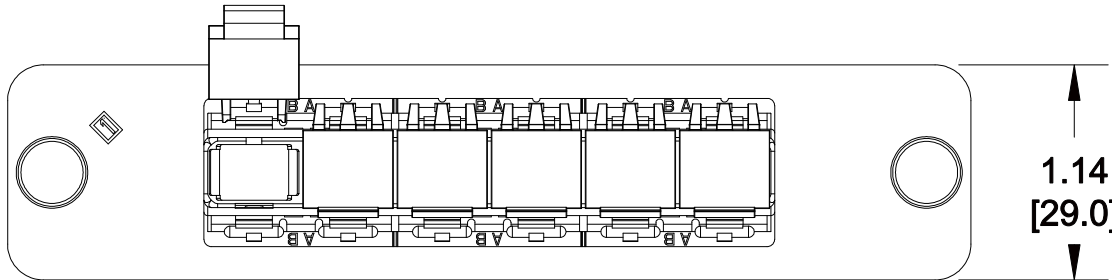

MATERIAL ID	DESCRIPTION
760147975	LazrSPEED® SC, 6 FIBER, GANGED AQUA ADAPTER, BLACK PANEL, SINGLE PACK

NOTES:

- SEE UNIPRISE CATALOG FOR PART NUMBER SUFFIXES TO INDICATE COLOR/PKG.
- SEE UNIPRISE CATALOG FOR COMPLETE LIST OF PARTS RELATED TO THE USE OF THIS PRODUCT.
- DIMENSIONS IN PARENTHESES ARE IN METRIC.
- PART INCLUDES:  
(1) PANEL  
(1) SC GANGED ADAPTER ASSY