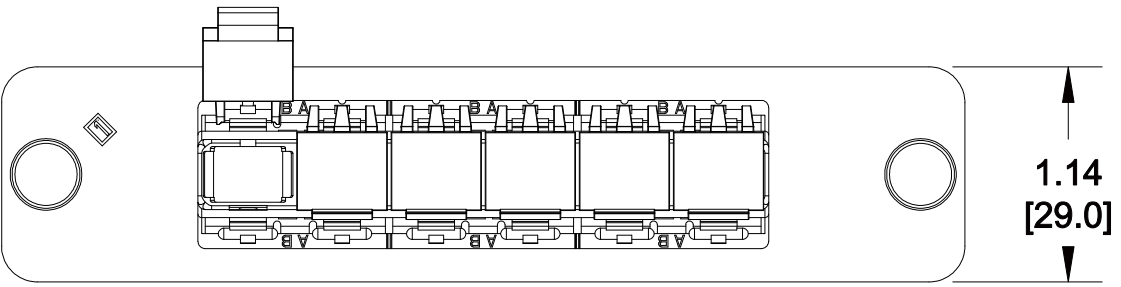

MATERIAL ID	DESCRIPTION
760147983	OptiSPEED® SC, 6 FIBER, GANGED BEIGE ADAPTER, BLACK PANEL, SINGLE PACK

- NOTES:
- SEE UNIPRISE CATALOG FOR PART NUMBER SUFFIXES TO INDICATE COLOR/PKG.
 - SEE UNIPRISE CATALOG FOR COMPLETE LIST OF PARTS RELATED TO THE USE OF THIS PRODUCT.
 - DIMENSIONS IN PARENTHESES ARE IN METRIC.
 - PART INCLUDES:
 (1) PANEL
 (1) SC GANGED ADAPTER ASSY