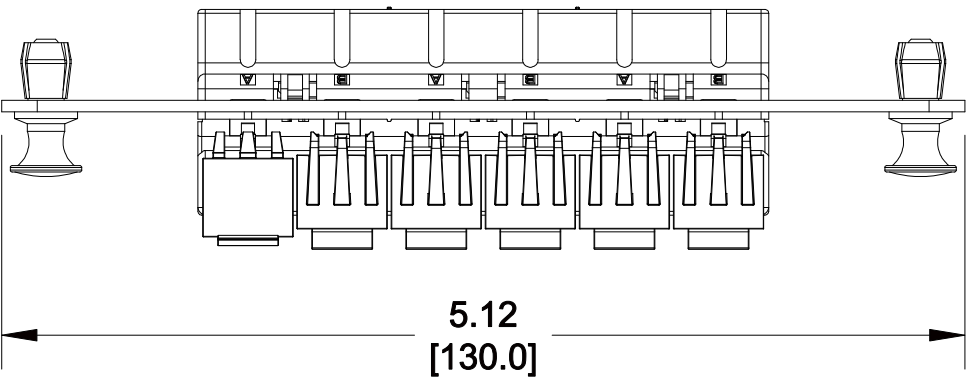

MATERIAL ID	DESCRIPTION
760147983	OptiSPEED® SC, 6 FIBER, GANGED BEIGE ADAPTER, BLACK PANEL, SINGLE PACK

- NOTES:
- SEE UNIPRISE CATALOG FOR PART NUMBER SUFFIXES TO INDICATE COLOR/PKG.
 - SEE UNIPRISE CATALOG FOR COMPLETE LIST OF PARTS RELATED TO THE USE OF THIS PRODUCT.
 - DIMENSIONS IN PARENTHESES ARE IN METRIC.
 - PART INCLUDES:
 (1) PANEL
 (1) SC GANGED ADAPTER ASSY