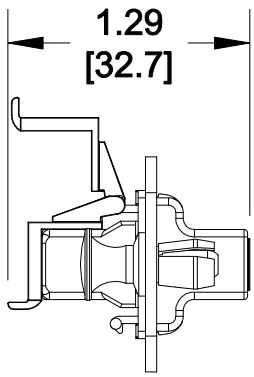

MATERIAL ID	DESCRIPTION
760147983	OptiSPEED® SC, 6 FIBER, GANGED BEIGE ADAPTER, BLACK PANEL, SINGLE PACK

- NOTES:
- SEE UNIPRISE CATALOG FOR PART NUMBER SUFFIXES TO INDICATE COLOR/PKG.
 - SEE UNIPRISE CATALOG FOR COMPLETE LIST OF PARTS RELATED TO THE USE OF THIS PRODUCT.
 - DIMENSIONS IN PARENTHESES ARE IN METRIC.
 - PART INCLUDES:
 (1) PANEL
 (1) SC GANGED ADAPTER ASSY