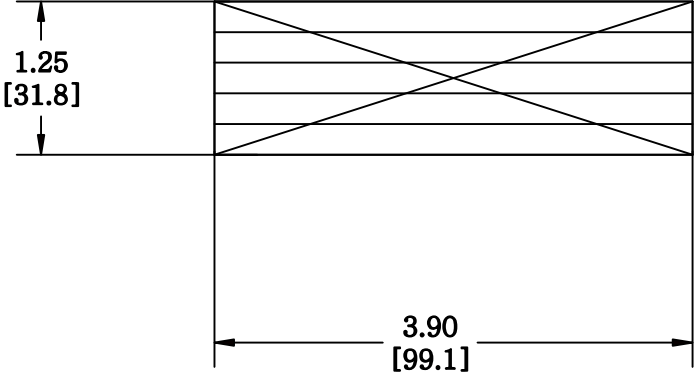

MATERIAL ID	DESCRIPTION
760151480	360 HD FTP MOD EVOLVE PANEL - LABEL KIT

**NOTES:**

1. SEE COMMSCOPE CATALOG FOR PART NUMBER SUFFIXES TO INDICATE COLOR/PKG.
2. SEE COMMSCOPE CATALOG FOR COMPLETE LIST OF PARTS RELATED TO THE USE OF THIS PRODUCT.
3. DIMENSIONS IN PARENTHESSES ARE IN METRIC.
4. PART INCLUDES:  
(10) LABEL