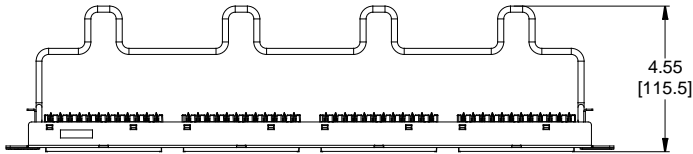

MATERIAL ID	DESCRIPTION
760180042	UNIPRISE DISTRIBUTION MODULE PANEL, CAT 6, UTP, 1U, 24 PORT

NOTES:

- SEE COMMSCOPE CATALOG FOR PART NUMBER SUFFIXES TO INDICATE COLOR/PKG.
- SEE COMMSCOPE CATALOG FOR COMPLETE LIST OF PARTS RELATED TO THE USE OF THIS PRODUCT.
- DIMENSIONS ARE IN INCHES[MM].
- PART INCLUDES:
 (1) UNIVERSAL FRAME 1U
 (4) ASSEMBLY, UNIVERSAL MODULE BLACK
 (1) RETAINER B, 360 REAR CABLE MANAGEMENT
 (1) STRAP(PACK OF 4)