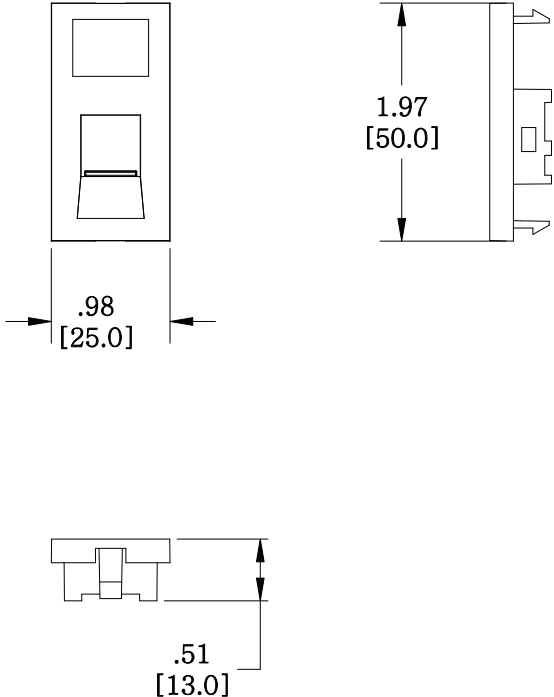

MATERIAL ID	DESCRIPTION
760188268	LF81-246 SHUTTERED FACEPLATE CLIP, 1-PORT, IVORY

NOTES:

- SEE COMMSCOPE CATALOG FOR PART NUMBER SUFFIXES TO INDICATE COLOR/PKG.
- SEE COMMSCOPE CATALOG FOR COMPLETE LIST OF PARTS RELATED TO THE USE OF THIS PRODUCT.
- DIMENSIONS ARE IN INCHES[MM].
- PART INCLUDES:
 (1) LF81 STRAIGHT RETAINER, IVORY
 (1) STRAIGHT SHUTTER, IVORY
 (1) STRAIGHT TORSION SPRING

LF81-246 SHUTTERED

COMMSCOPE, INC OF NORTH CAROLINA

1	10/23/13		INITIAL ISSUE	CZ	DRAWN BY AW	
REV	DATE	ECR	DESCRIPTION	APPROVED BY	DATE 10/23/2013	DWG NO 760188268