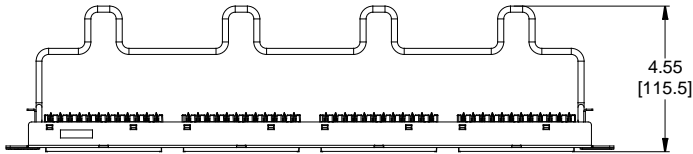

MATERIAL ID	DESCRIPTION
760237024	NETCONNECT DISTRIBUTION MODULE PANEL, CAT 6, UTP, 1U, 24 PORT

NOTES:

- SEE COMMSCOPE CATALOG FOR PART NUMBER SUFFIXES TO INDICATE COLOR/PKG.
- SEE COMMSCOPE CATALOG FOR COMPLETE LIST OF PARTS RELATED TO THE USE OF THIS PRODUCT.
- DIMENSIONS ARE IN INCHES[MM].
- PART INCLUDES:  
 (1) UNIVERSAL FRAME 1U  
 (4) ASSEMBLY, UNIVERSAL MODULE BLACK  
 (1) RETAINER B, 360 REAR CABLE MANAGEMENT  
 (1) STRAP(PACK OF 4)