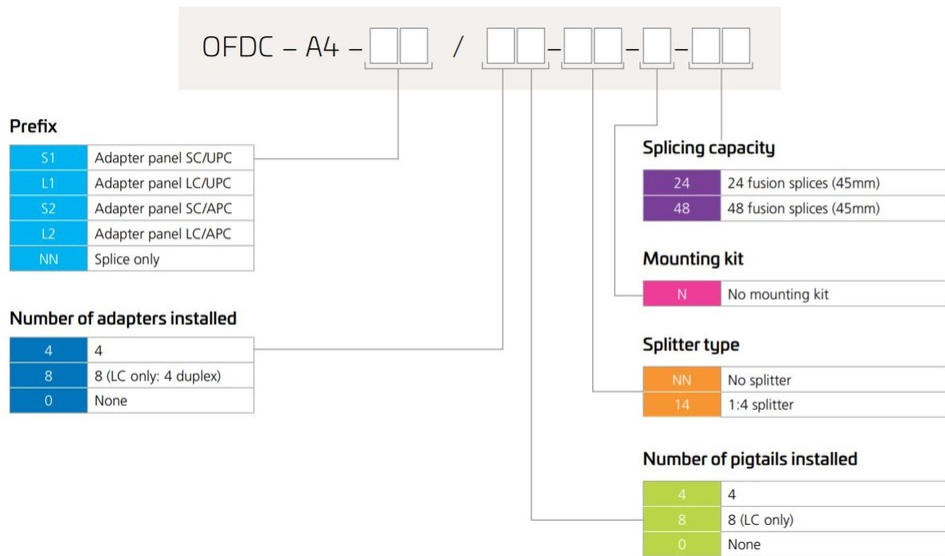

Ordering Tree

Material Specifications

Material Type Rugged polymer

Environmental Specifications

Installation temperature -5 °C to +45 °C (+23 °F to +113 °F)
Storage Temperature -30 °C to +60 °C (-22 °F to +140 °F)
Relative Humidity 93%, non-condensing
Environmental Space Above ground | Below ground
Qualification Standards IEC 60529, IP68 + 2 m waterhead
UV Resistance UV stabilized

Packaging and Weights

Packaging quantity 1
Packaging Type Box | Carton

Regulatory Compliance/Certifications

Agency	Classification
CHINA-ROHS	Above maximum concentration value
ISO 9001:2015	Designed, manufactured and/or distributed under this quality management system