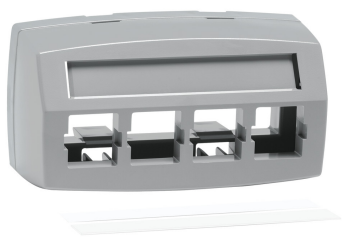

# 760118307 | M14CE-E -270 Faceplate 0.125 Snap

M14CE-E Type Furniture Faceplate, four port gray

## General Specifications

<b>Application</b>	Fit the modular furniture raceway   Hold M Series modular outlets
<b>Color</b>	Gray
<b>Mounting</b>	Flush
<b>Total Ports, quantity</b>	4

## Dimensions

<b>Height</b>	55.88 mm   2.2 in
<b>Width</b>	103.886 mm   4.09 in
<b>Depth</b>	40.64 mm   1.6 in