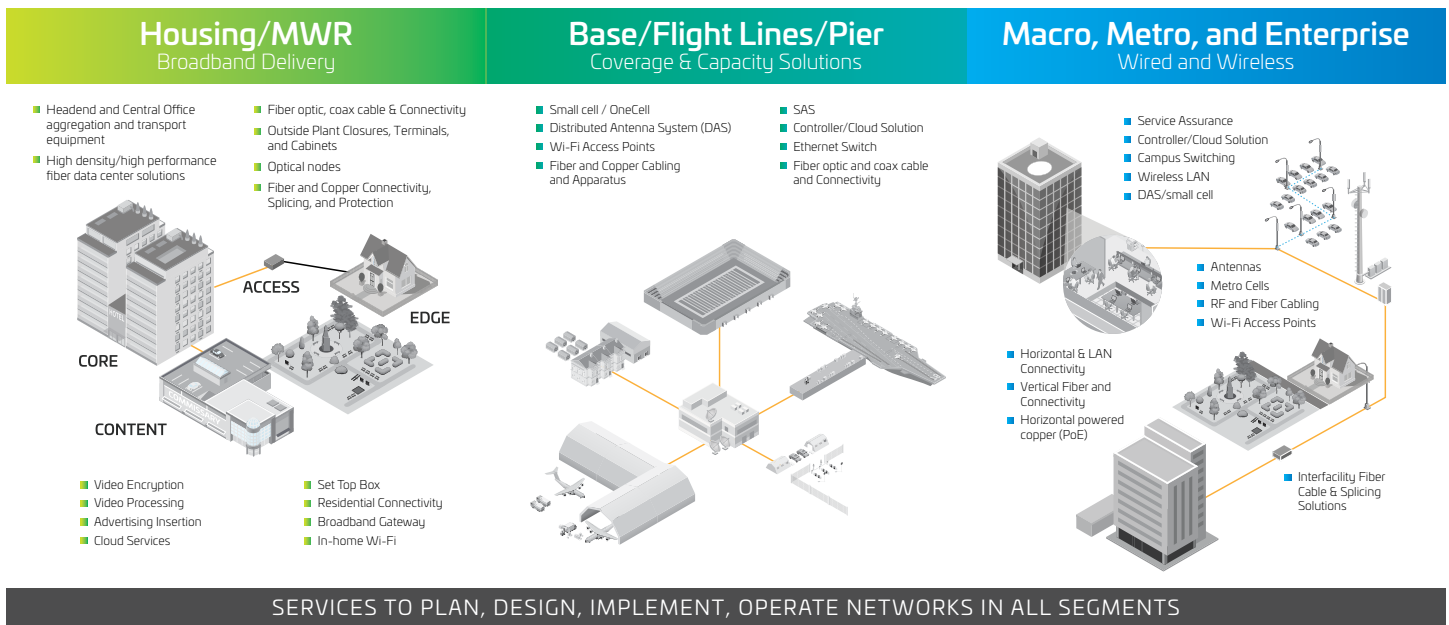

- Professional Services

We offer an extensive range of professional services including site surveys, RF design, installation, commissioning and system monitoring of all our wired and wireless solutions. With more than 1,300 experienced service professionals in 30 countries, our diverse skillsets, processes and facilities help network operators of all types achieve their desired outcomes in the shortest amount of time.

- PartnerPRO Network

The PartnerPRO Network consists of CommScope-authorized local distributors, solution providers, consultants and alliance partners—backed by the global experience of CommScope—and trained to provide local insight that puts our high-performance solutions to work.

COMMSCOPE CERTIFICATIONS

- FIPS 140-2 validated
- DISA DoDIN APL Approved
- NSA CSfC approved
- Common Criteria
- TAA

Unlocking Government Networks' Full Potential

CommScope helps federal agencies unlock their full network potential to deliver on mission requirements. Federal civilian agencies, the Department of Defense and the Intelligence Community turn to us for broadband, coverage and capacity issues, as well as wired and wireless connectivity. We are the one-stop solution for federal network modernization.

Now meets next

At CommScope Federal, we push the boundaries of communications technology to create the world's most advanced networks. Across the globe, our partners and their solutions are redefining connectivity, solving today's challenges and driving the innovation that will meet the needs of what's next.

Visit commscope.com/federal or contact federalsales@commscope.com for more information.

© 2020 CommScope, Inc. All rights reserved.

Unless otherwise noted, all trademarks identified by ® or ™ are registered trademarks, respectively, of CommScope, Inc. This document is for planning purposes only and is not intended to modify or supplement any specifications or warranties relating to CommScope products or services. CommScope is committed to the highest standards of business integrity and environmental sustainability with a number of CommScope's facilities across the globe certified in accordance with international standards, including ISO 9001, TL 9000, and ISO 14001. Further information regarding CommScope's commitment can be found at www.commscope.com/corporate-responsibility-and-sustainability