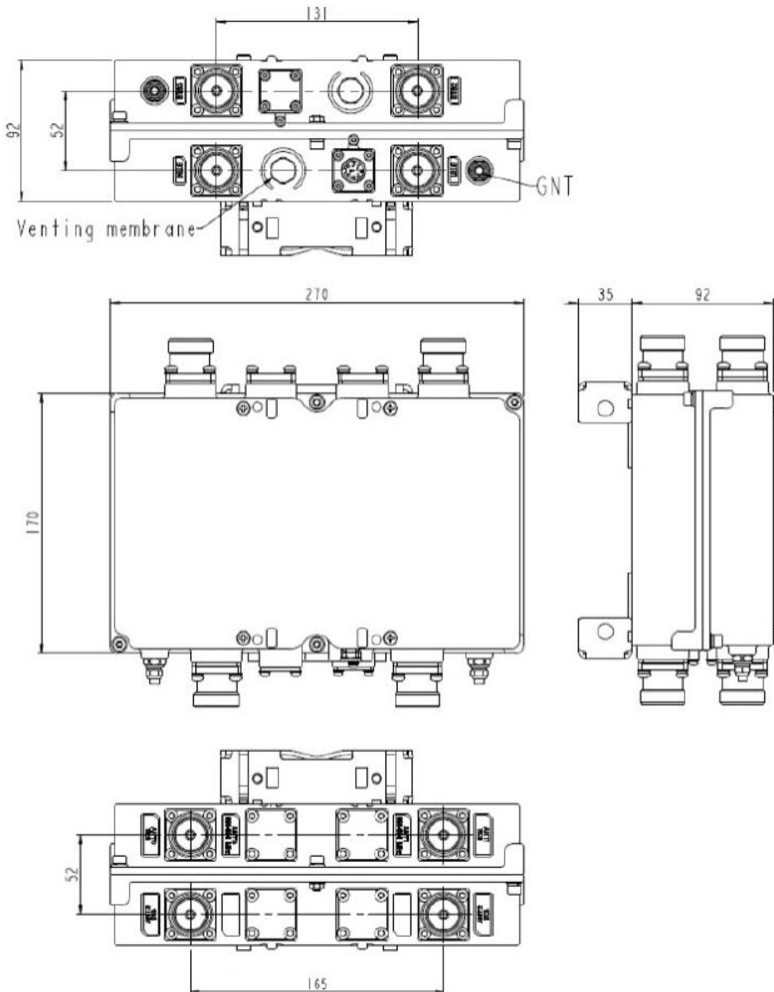

Product Classification

Product Type Tower mounted amplifier

General Specifications

RF Connector Interface 7-16 DIN Female

RF Connector Interface Body Style Long neck

Dimensions

Height 170 mm | 6.693 in

Width 270 mm | 10.63 in

Depth 90 mm | 3.543 in

Ground Screw Diameter 6 mm | 0.236 in

TMAQ23-11A | E15R07P03

Outline Drawing

Electrical Specifications

License Band, LNA WCS 2300

Electrical Specifications, dc Power/Alarm

Lightning Surge Current 10 kA
Lightning Surge Current Waveform 8/20 waveform
Operating Current at Voltage 210 mA @ 12 Vdc
Alarm Current, CWA Mode 150 mA +/- 10 mA (10-18 VDC)