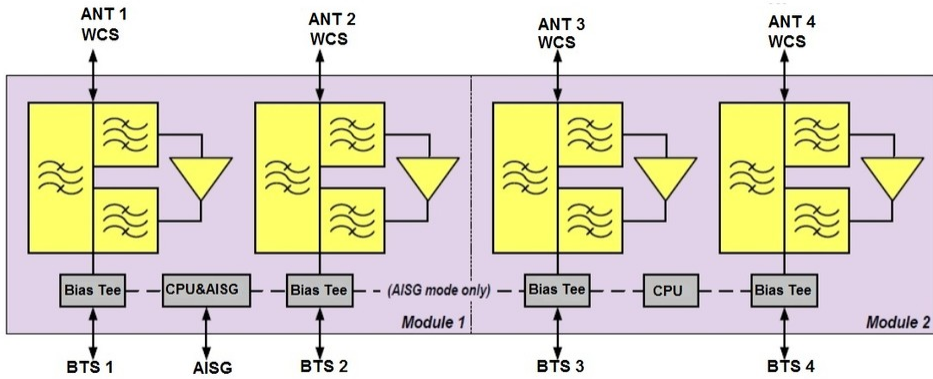

Environmental Specifications

Operating Temperature	-40 °C to +65 °C (-40 °F to +149 °F)
Relative Humidity	Up to 100%
Corrosion Test Method	IEC 60068-2-11, 30 days
Ingress Protection Test Method	IEC 60529:2001, IP67

Packaging and Weights

Weight, net 7.8 kg | 17.196 lb

* Footnotes

License Band, LNA License Bands that have RxUplink amplification