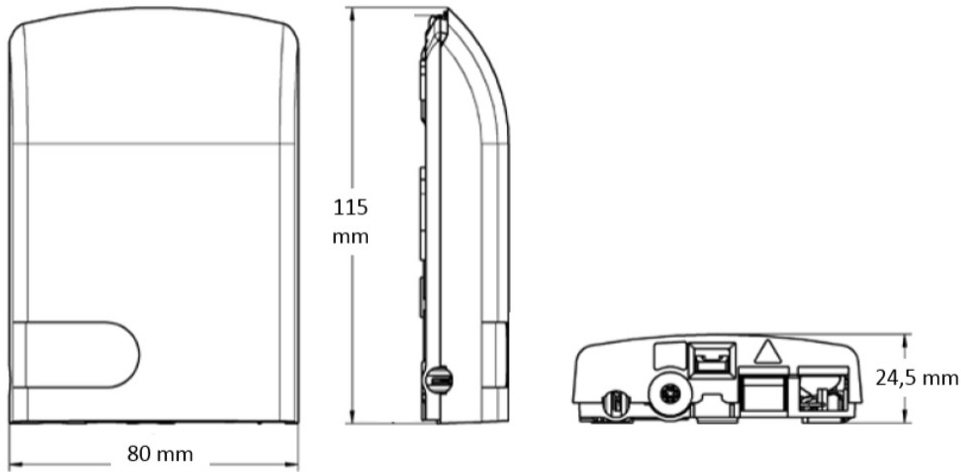

Dimensions

Height	115.062 mm 4.53 in
Width	80.01 mm 3.15 in
Depth	24.384 mm 0.96 in

Outline Drawing

Material Specifications

Material Type LSZH thermoplastic

Optical Specifications

Fiber Mode Singlemode

Environmental Specifications

Product Classification

Regional Availability	EMEA
Product Type	Outlet
Product Series	COWO

General Specifications

Color	White
Cover Type	Hinged with latches
Interface Type	Unloaded
Lock Type	Lead-wire seal Screw
Mounting	Wall mount
Port Capacity, maximum	4
Splices Included, quantity	0
Total Ports, quantity	0