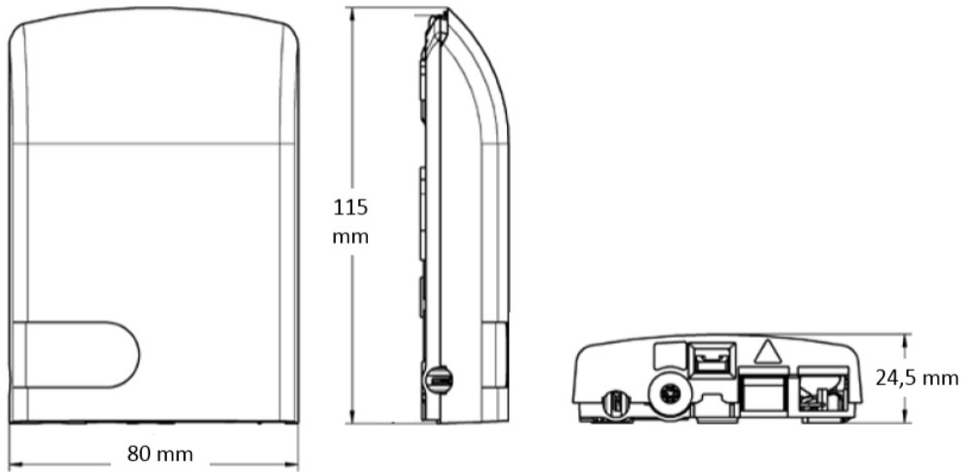

COWO Customer Wall Outlet, 1 SC/APC port, 1 pigtail

- Allows easy and unobtrusive termination of fiber optic cables in an office, home or communications room
- Very flat design, mounts on a standard flush mount electrical outlet
- Possibility to invert the adapter in the holder to prevent disconnection when pulling the patch cords

Product Classification

Regional Availability	EMEA
Product Type	Outlet
Product Series	COWO

General Specifications

Color	White
Cover Type	Hinged with latches
Interface Type	SC/APC
Lock Type	Lead-wire seal Screw
Mounting	Wall mount
Splices Included, quantity	1
Total Ports, quantity	1

Dimensions

Height	115.062 mm 4.53 in
Width	80.01 mm 3.15 in
Depth	24.384 mm 0.96 in

Outline Drawing

Material Specifications

Material Type LSZH thermoplastic

Optical Specifications

Fiber Mode Singlemode

Environmental Specifications