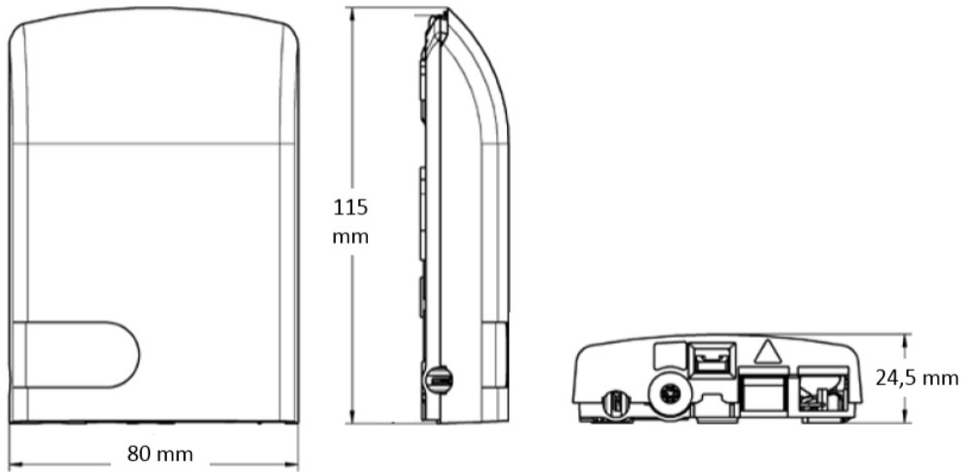

Material Specifications

Material Type LSZH Thermoplastic

Optical Specifications

Fiber Mode Singlemode

Environmental Specifications

Operating Temperature -40 °C to +70 °C (-40 °F to +158 °F)

Environmental Space Indoor

Packaging and Weights

Packaging quantity 1

Regulatory Compliance/Certifications

Agency	Classification
CHINA-ROHS	Below maximum concentration value
REACH-SVHC	Compliant as per SVHC revision on www.commscope.com/ProductCompliance
ROHS	Compliant