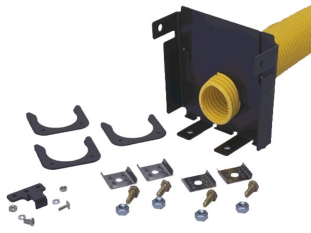

# FGS-KT03-A1

---

FiberGuide® Single 2in Flex Tube Attachment, 4x4in, 5ft Length, Yellow

## Product Classification

<b>Regional Availability</b>	Asia   Australia/New Zealand   EMEA   Latin America   North America
<b>Portfolio</b>	CommScope®
<b>Product Type</b>	Convolute tube
<b>Product Brand</b>	FiberGuide®
<b>Product Series</b>	FGS

## General Specifications

<b>Color</b>	Yellow
<b>Orientation</b>	Vertical
<b>Section Type</b>	Adapter

## Dimensions

<b>Length</b>	1524 mm   60 in
<b>Tube Outer Diameter</b>	50.8 mm   2 in
<b>System Dimensions</b>	102 mm x 102 mm (4 in x 4 in)