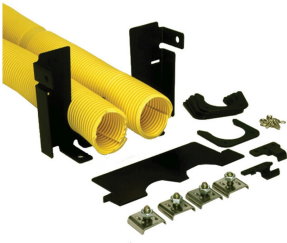

FGS-KT03-B

FiberGuide® Dual 2in Flex Tube Attachment, 4x6in, 5ft Length, Yellow

Product Classification

Regional Availability	Asia Australia/New Zealand EMEA Latin America North America
Portfolio	CommScope®
Product Type	Convolute tube
Product Brand	FiberGuide®
Product Series	FGS

General Specifications

Color	Yellow
Orientation	Vertical
Section Type	Adapter

Dimensions

Length	1524 mm 60 in
Tube Outer Diameter	50.8 mm 2 in
System Dimensions	102 mm x 152 mm (4 in x 6 in)

Environmental Specifications