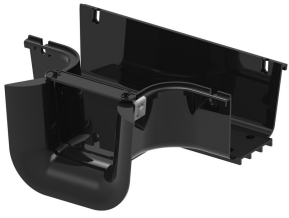

# FGSB-MTRM-A

---

FiberGuide® Trumpet Flare, 4x4, 4x6in, Black

## General Specifications

<b>Color</b>	Black
<b>Orientation</b>	Horizontal
<b>Section Type</b>	Trumpet flare