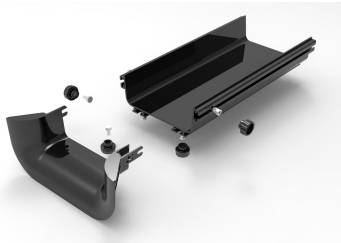

FGSB-MTRM-G

FiberGuide® Trumpet Flare, 2x6in, Black

Product Classification

Regional Availability	Asia Australia/New Zealand EMEA Latin America North America
Portfolio	CommScope®
Product Type	Trumpet flare
Product Brand	FiberGuide®
Product Series	FGS

General Specifications

Color	Black
Orientation	Horizontal
Section Type	Trumpet flare

Dimensions

System Dimensions	51 mm x 152 mm (2 in x 6 in)
--------------------------	------------------------------

Ordering Tree

FGSB-MTRM-G

Section Color

9	empty	yellow
	B	black

Section Size

10	2A	4 x 6 in, for dual downspout
	2B-IMP	4 x 6 in, for dual downspout with divider
	A	4 x 4 in
	B	4 x 6 in
	C	2 x 2 in
	D	4 x 4 in, vertical
	DS	2 x 4 in, vertical
	E	2 x 4 in, vertical , black*
	F	4 x 12 in
	G	2 x 6 in
H	4 x 24 in, black*	