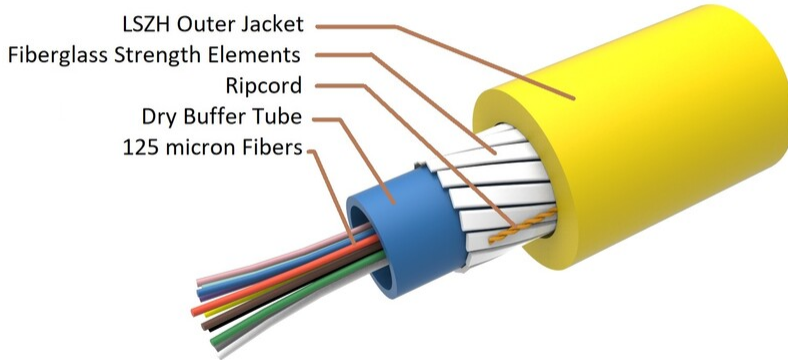

Fiber indoor/outdoor cable, LightScope® ZWP , Dry loose tube, 16 fiber, Singlemode G.652.D, Gel-free, Meters jacket marking, Yellow jacket color, Eca flame rating. Provides Rodent Resistance

OBSOLETE

This product was discontinued on: March 31, 2023

Product Classification

Regional Availability	Asia Australia/New Zealand EMEA
Portfolio	CommScope®
Product Type	Fiber indoor/outdoor cable
Product Series	C-CN

General Specifications

Cable Type	Central loose tube
Construction Type	Non-armored
Subunit Type	Gel-free
Jacket Color	Yellow
Jacket Marking	Meters
Subunit, quantity	1
Fibers per Subunit, quantity	16
Total Fiber Count	16

Dimensions

Cable Length	1000 m 3,280.84 ft
Buffer Tube/Subunit Diameter	4 mm 0.157 in
Diameter Over Jacket	8 mm 0.315 in

Representative Image

Mechanical Specifications

Minimum Bend Radius, loaded	150 mm 5.906 in
Minimum Bend Radius, unloaded	140 mm 5.512 in
Tensile Load, long term, maximum	650 N 146.126 lbf
Tensile Load, short term, maximum	1250 N 281.011 lbf
Compression	20 N/mm 114.203 lb/in
Compression Test Method	IEC 60794-1-2 E3
Impact	5 N-m 44.254 in lb
Impact Test Method	IEC 60794-1 E4
Twist	5 cycles