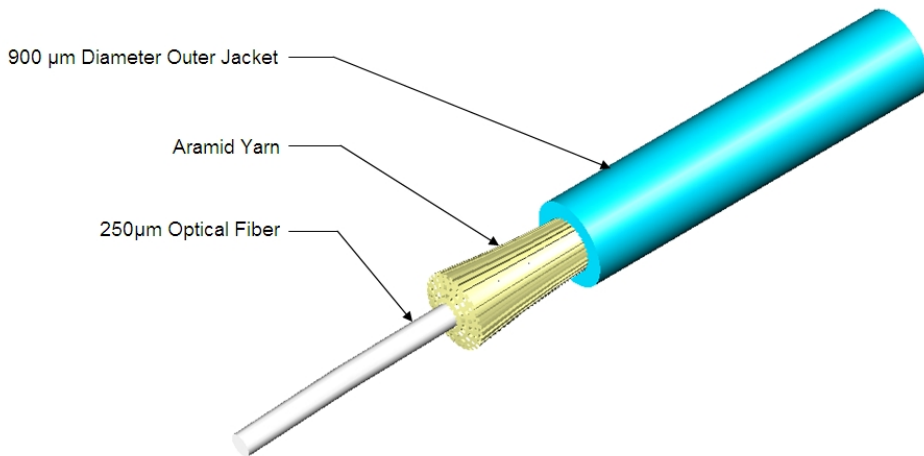

Representative Image

Environmental Specifications

EN50575 CPR Cable EuroClass Fire Performance	Cca
EN50575 CPR Cable EuroClass Smoke Rating	s1a
EN50575 CPR Cable EuroClass Droplets Rating	d0