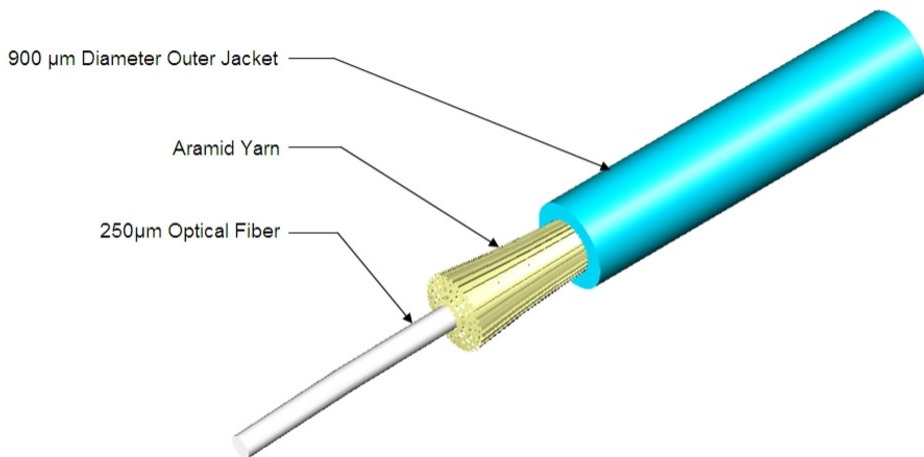

Representative Image

Environmental Specifications

EN50575 CPR Cable EuroClass Fire Performance	Cca