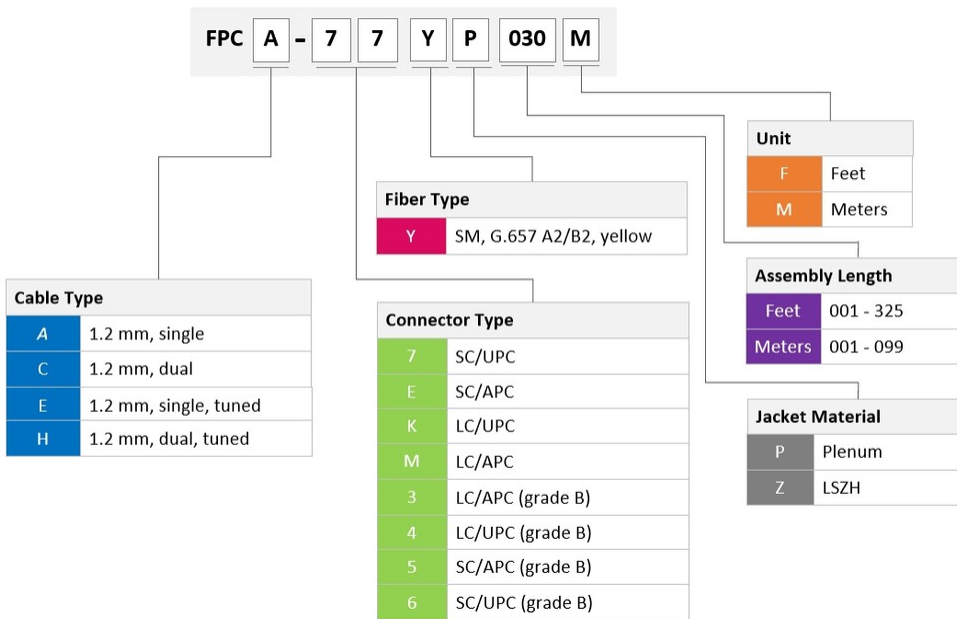

FPCA-EEYZ

Optical Specifications

Fiber Mode	Singlemode
Fiber Type	G.657.A2/B2
Insertion Loss, maximum, connector A	0.34 dB
Insertion Loss, maximum, connector B	0.34 dB
Return Loss, minimum, connector A	65 dB
Return Loss, minimum, connector B	65 dB

Environmental Specifications

Environmental Space	Low Smoke Zero Halogen (LSZH)

Packaging and Weights

Packaging quantity	1

Regulatory Compliance/Certifications

Agency	Classification
CHINA-ROHS	Above maximum concentration value
REACH-SVHC	Compliant as per SVHC revision on www.commscope.com/ProductCompliance
ROHS	Compliant/Exempted