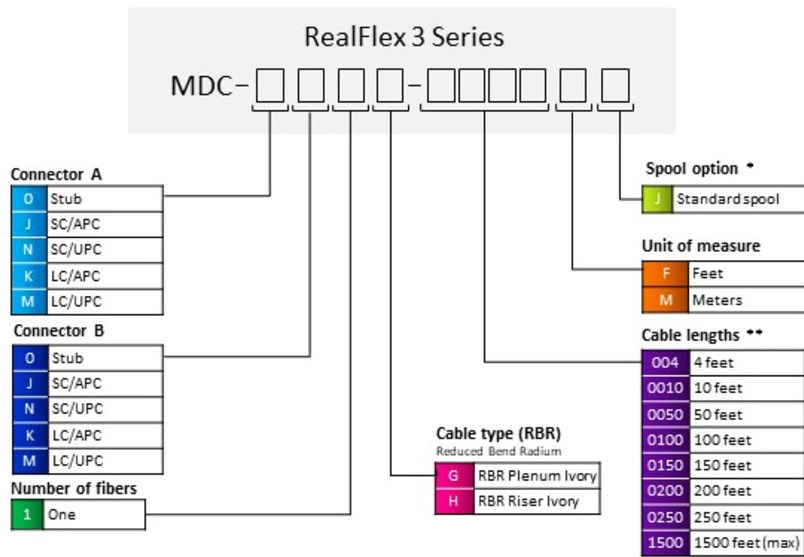

MDC-NO1G

*Drops are automatically coiled 0-350 ft. Lengths 351+ are automatically spooled. Connector A deploys first. Add option J if spool is required for lengths 350ft or less.
**Cable length shown as an example; additional cable lengths available upon request up to 1500 ft