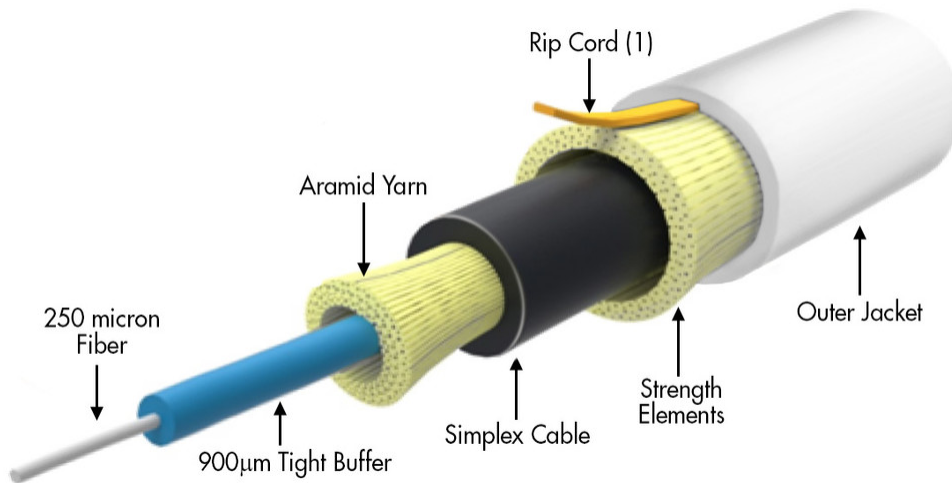

Representative Image

Mechanical Specifications

Minimum Bend Radius, loaded   7.62 mm | 0.3 in