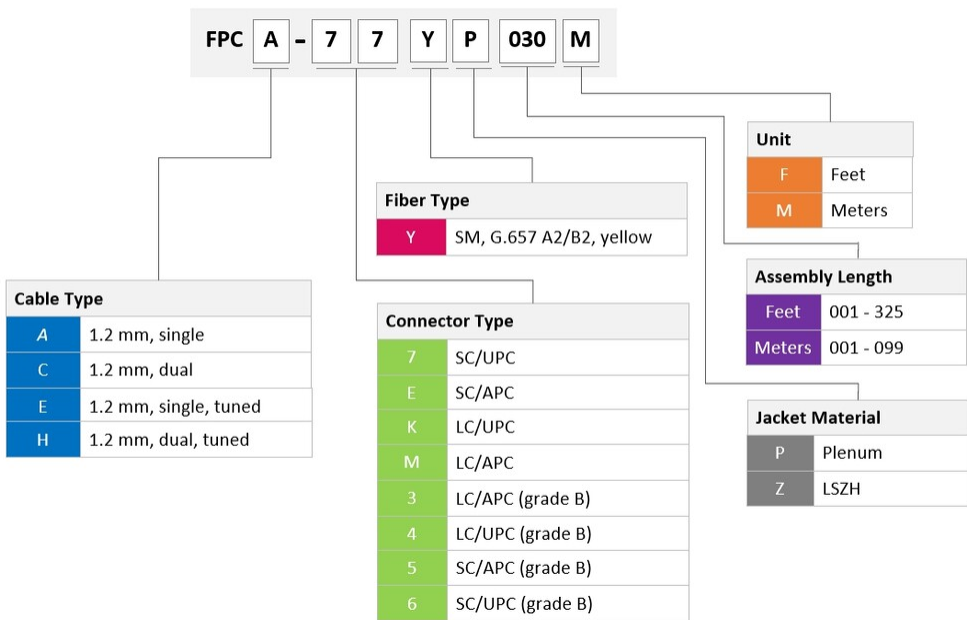

## General Specifications

<b>Connector A, quantity</b>	1
<b>Color, boot A</b>	Blue
<b>Color, connector A</b>	Blue
<b>Connector B, quantity</b>	1
<b>Color, boot B</b>	Blue
<b>Color, connector B</b>	Blue
<b>Interface, Connector A</b>	SC/APC
<b>Interface, Connector B</b>	SC/UPC
<b>Jacket Color</b>	Yellow
<b>Total Fibers, quantity</b>	2
<b>Transmission Standards</b>	TIA/EIA-604 FOCIS-3

## Dimensions

<b>Diameter Over Jacket</b>	1.2 mm   0.047 in
-----------------------------	-------------------

## Ordering Tree