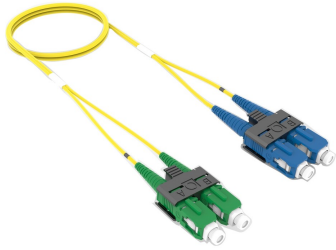

# FPCC-E7YP

Fiber Optic Patch Cord, duplex, singlemode, 1.2 mm OFNP jacket, SC/APC-SC/UPC, yellow

- 1.2 mm diameter cable provides a 65% space savings over commonly used 2.0 mm cable
- 1.2 mm diameter fiber patch cords use Reduced Bend Radius (RBR) fiber cable
- Typically used in environments where space constraints and cable routing prove most challenging
- \*Product complies with the Build America, Buy America Act (BABAA) requirements of the Infrastructure Investment and Jobs Act of 2021 (Pub. L. 117- 58, §§ 70901-70953), or is the subject of a waiver approved by the Secretary of Commerce or designee. Compliance requirements and waiver applicability vary based on government funding program. Check the laws and regulations for your specific program.

## Product Classification

<b>Regional Availability</b>	Europe   Latin America   Middle East/Africa   North America
<b>Product Type</b>	Fiber patch cord, duplex
<b>Product Series</b>	FPCC
<b>Government Funding</b>	Build America Buy America (BABA) compliant*

## General Specifications

<b>Connector A, quantity</b>	1
<b>Color, boot A</b>	Blue
<b>Color, connector A</b>	Blue
<b>Connector B, quantity</b>	1
<b>Color, boot B</b>	Blue
<b>Color, connector B</b>	Blue
<b>Interface, Connector A</b>	SC/APC
<b>Interface, Connector B</b>	SC/UPC
<b>Jacket Color</b>	Yellow
<b>Total Fibers, quantity</b>	2
<b>Transmission Standards</b>	TIA/EIA-604 FOCIS-3