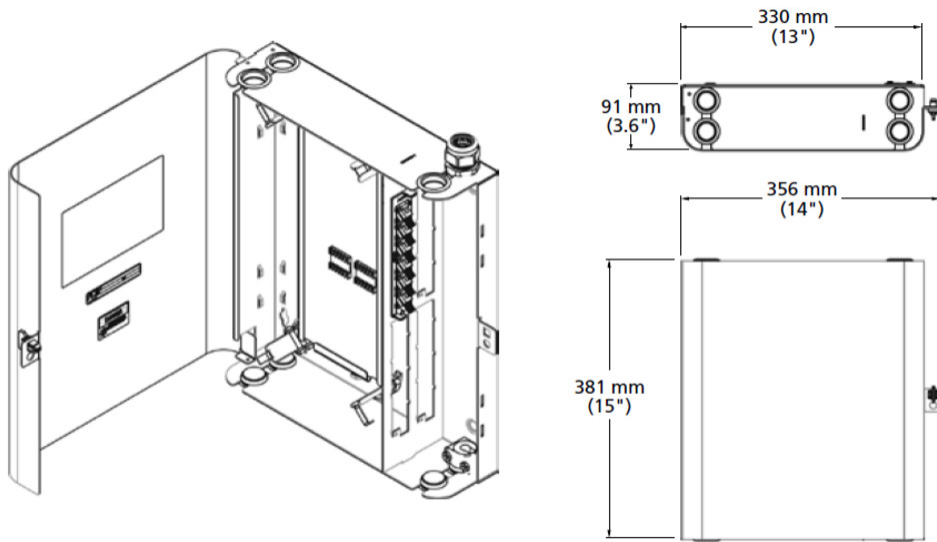

FL1-G7/01NA1-061

FL1000 Fiber Wall Box, 2-door, singlemode SC/UPC, 12 ports, with IFC stranded cable, stub at far end, 61 meters

- Ideal for small to medium fiber counts within communication rooms or closets at customer sites
- Provides demarcation access for the telecom carrier and the end-user by way of separate compartments
- Guarantees mechanical protection and fiber management for indoor and outdoor cable
- Fully customizable for patch-patch, splice-patch or for the storage of un-terminated (dark) fibers

Product Classification

Regional Availability	North America
Product Type	Fiber wall box
Product Series	FL1000

General Specifications

Application	Patching
Adapter Packs Included, quantity	2
Adapters, quantity	12
Cable Clamps, quantity	1
Cable Entry Location	Bottom left Bottom right Top left Top right
Cable Type	IFC - Stranded
Color	Putty white
Door, quantity	2
Front Door Type	Single hinged
Growth Configuration	Fully loaded
Interface	SC/UPC
Lock Type	Key lock
Mounting	Wall
Total Fibers, quantity	12
Total Ports, quantity	12

Dimensions

Height	433 mm 17.047 in
Width	511 mm 20.118 in

FL1-G7/01NA1-061

Depth	156.97 mm 6.18 in
Cable Length	229 m 751.312 ft

Outline Drawing

Material Specifications

Finish	Powder coated
Material Type	Steel