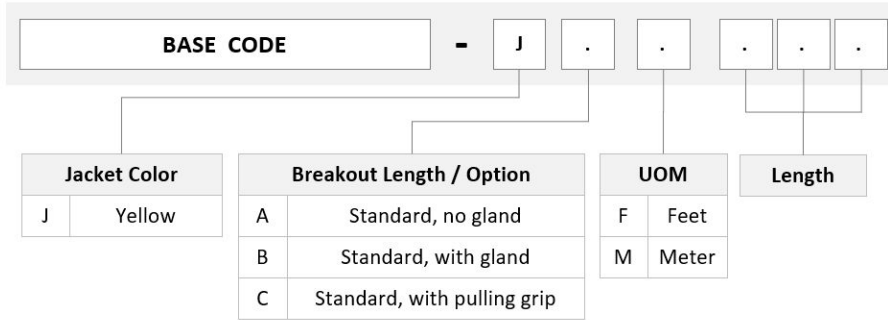

General Specifications

Color, boot A	Black
Color, connector A	Green
Construction Type	Stranded
Furcation Color	Yellow
Interface, Connector A	MPO-12/APC Female
Interface, Connector B	Unterminated
Jacket Color	Yellow
Polarity	Method B (LL)
Fibers per Subunit, quantity	12
Total Fibers, quantity	48

Dimensions

Breakout Length	33 in
Cable Assembly Length Range (m)	3 – 999
Cable Assembly Length Range (ft)	10 – 999

Ordering Tree

FGWMPUCAH

Mechanical Specifications

Cable Retention Strength, maximum 11.24 lb @ 0 ° | 4.40 lb @ 90 °