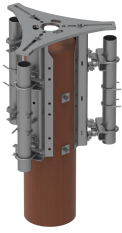

860662983-1 | WOOD POLE MOUNT FOR mmWave AND 4G / POLE TOP

Mount for 5G mmWave and 4G equipment at the top of a wood pole 7" -14" diameter

-Provides through bolt mounting to a wood pole and supports mmWave equipment as well as a 4G antenna and Pole Top with 4G radios

-Future Expandable

-Pole Top product ordered separate

Product Classification

Portfolio	CommScope®
Product Type	Pole mount kit
Product Brand	Metro Cell
Ordering Note	CommScope® standard product with terms
Warranty	One year

Dimensions

Height 685.8 mm | 27 in

Material Specifications

Material Type Galvanized steel

860662983-1 | WOOD POLE MOUNT FOR mmWave AND 4G / POLE TOP

Packaging and Weights

Weight (unloaded)

64.41 kg | 142 lb