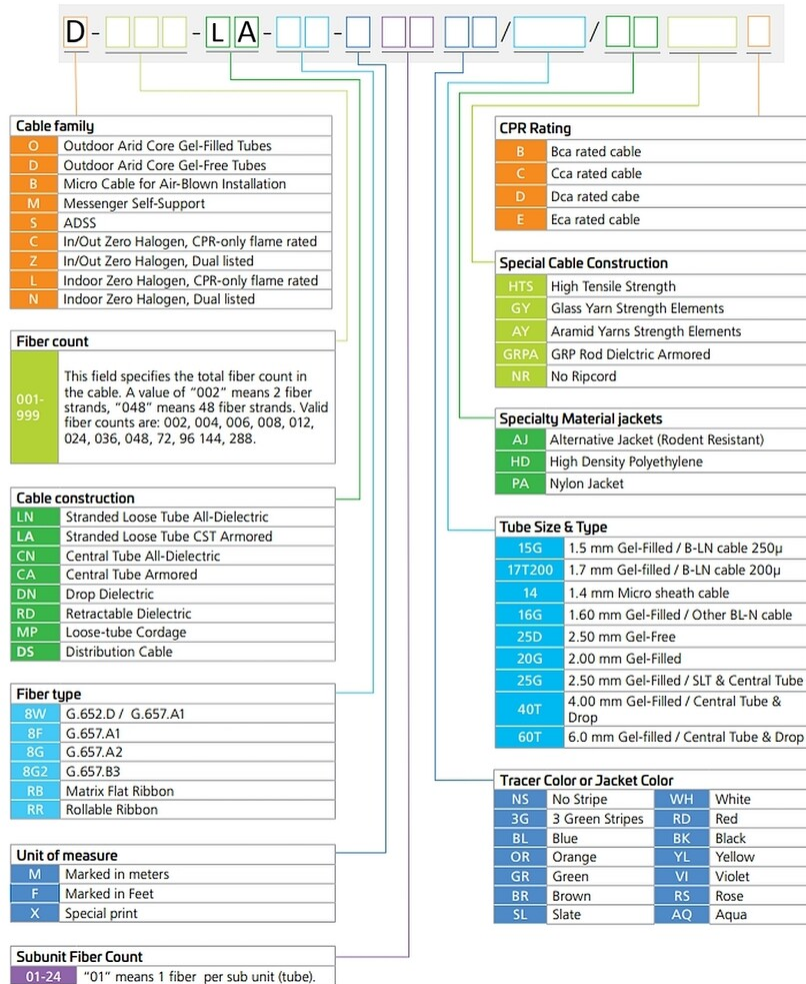

D-LA

Base Product

Fiber Optic Cable, Outdoor Arid Core Gel-Free Tubes, Stranded Loose Tube CST Armored

- CommScope's outside plant fiber cables are made with high-performance, standards-compliant materials
- The portfolio includes both armored and dielectric designs available with dry or gel-filled tubes
- Superior mechanical and optical performance with unmatched stability and quality

Product Classification

Portfolio	CommScope®
Product Type	Fiber OSP cable
Product Series	D-LA

General Specifications

Armor Type	Corrugated steel
Cable Type	Stranded loose tube
Construction Type	Armored
Subunit Type	Gel-free
Jacket Color	Black

Ordering Tree

D-LA

Environmental Specifications

Environmental Space Aerial, lashed | Buried