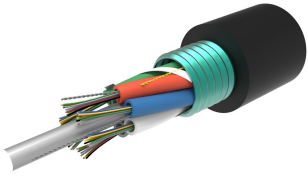

D-LA

Base Product

Fiber Optic Cable, Outdoor Arid Core Gel-Free Tubes, Stranded Loose Tube CST Armored

- CommScope's outside plant fiber cables are made with high-performance, standards-compliant materials
- The portfolio includes both armored and dielectric designs available with dry or gel-filled tubes
- Superior mechanical and optical performance with unmatched stability and quality

Product Classification

Portfolio	CommScope®
Product Type	Fiber OSP cable
Product Series	D-LA

General Specifications

Armor Type	Corrugated steel
Cable Type	Stranded loose tube
Construction Type	Armored
Subunit Type	Gel-free
Jacket Color	Black